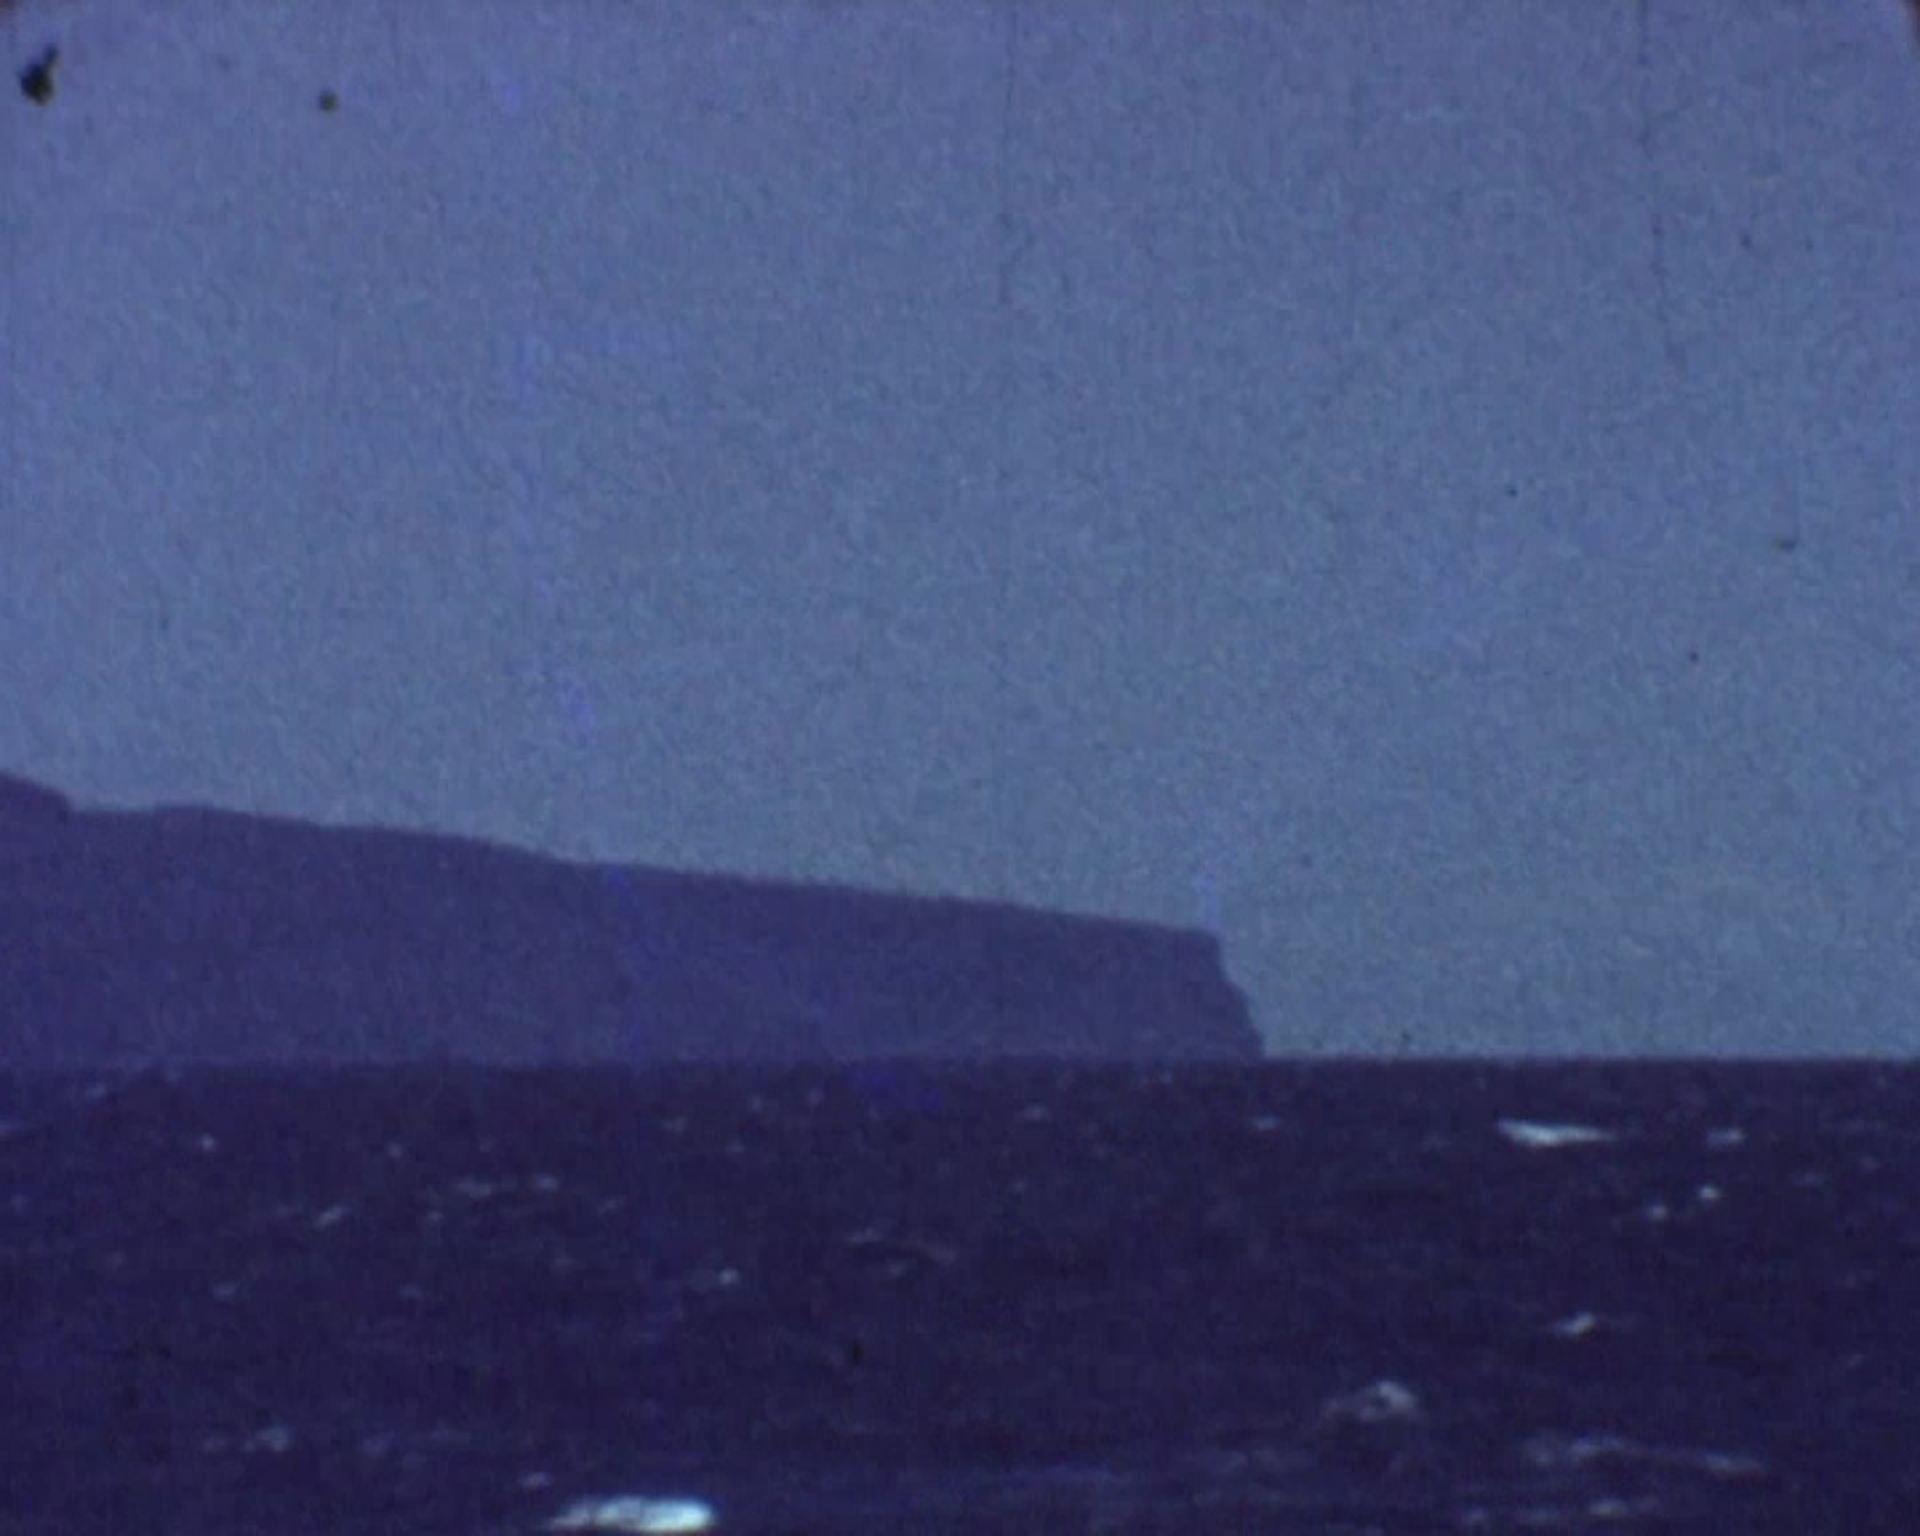

CHARLES L.D. SEPTEMBRE 1965

CHARLES-LD

DUNKERQUE

SEPTEMBRE

1965

A close-up photograph of a white lifebuoy with red segments. The text "CHARLES LTD" is printed in red, bold, sans-serif capital letters across the white section. A rope is visible at the top, and a dark vertical pole is in the background.

CHARLES LTD

A white lifebuoy with four red stripes is mounted on a black vertical post. The text "CHARLES LD" is printed in red on the top half, and "DUNKERQUE" is printed in red on the bottom half. The background shows a white wall and a window.

ET PORT-ETIENNE

LE GOLFE

DE

GASCOGNE

L'HIVER

QUESSANT

CALAIS

PILOTE