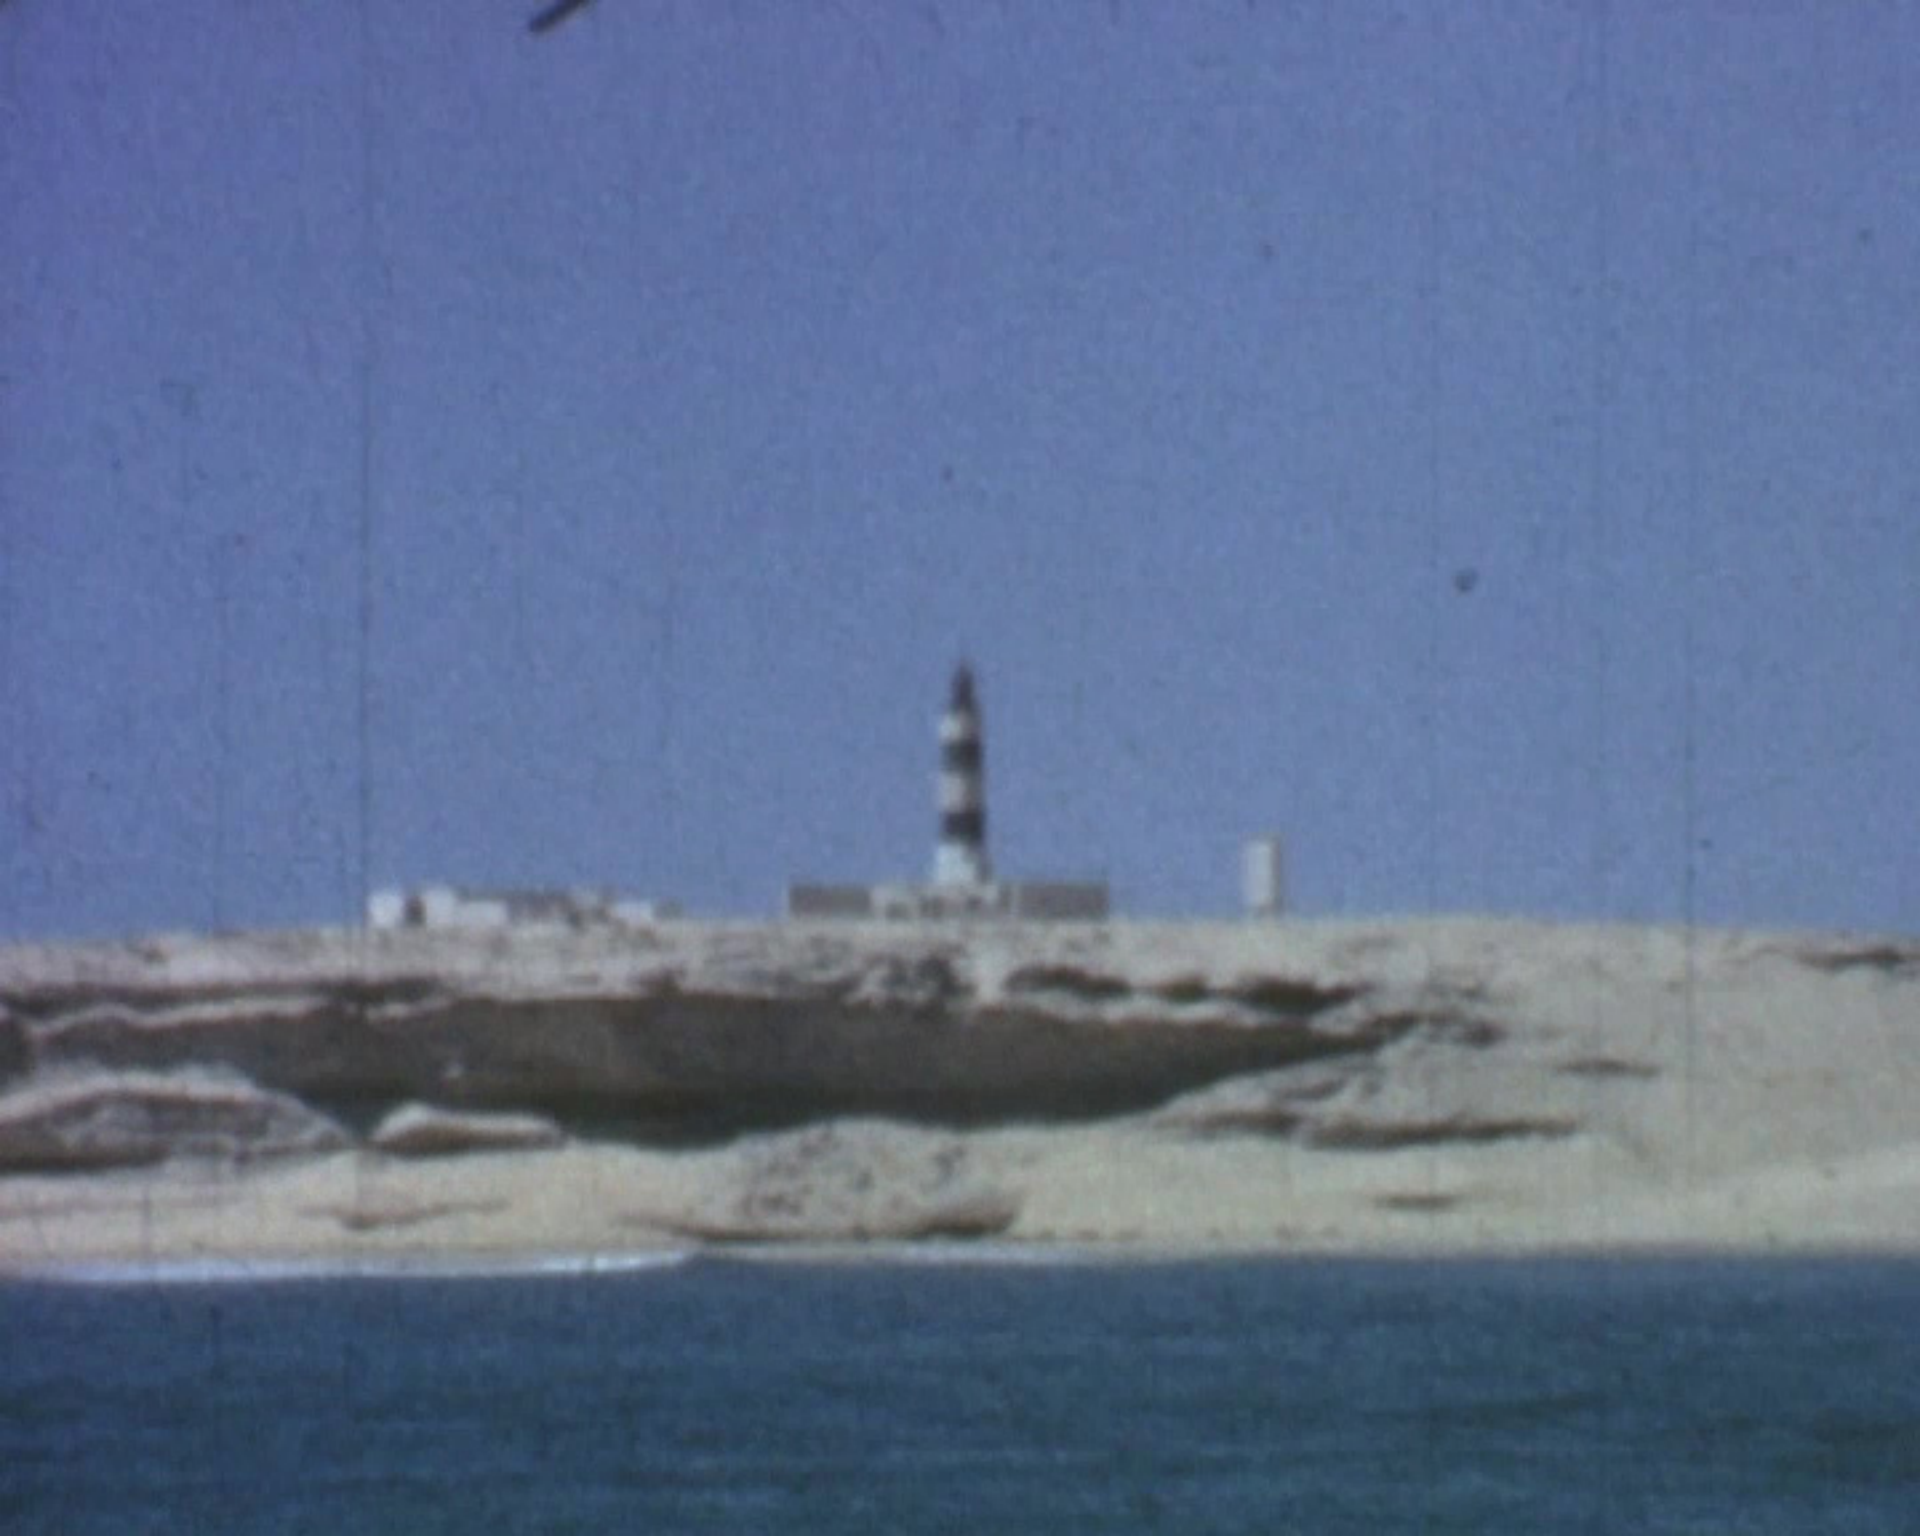

CHARLES L.D. SEPTEMBRE 1965

CHARLES-LD

DUNKERQUE

SEPTEMBRE

1965

A close-up photograph of a white lifebuoy with red segments. The text "CHARLES LTD" is printed in red, bold, sans-serif capital letters across the white section. A rope is visible at the top, and a dark vertical pole is in the background.

CHARLES LTD

A white lifebuoy with four red stripes is mounted on a black vertical post. The text "CHARLES LD" is printed in red on the top half, and "DUNKERQUE" is printed in red on the bottom half. The background shows a white wall and a window.

CHARLES LD

DUNKERQUE

CHARLES

ES L-D

EMIN

6 JOURS DE MER ...

ET 3900 KM

VOICI LE CAP BLANC

ET PORT-ETIENNE

LE GOLFE

DE

GASCOGNE

L'HIVER

QUESSANT

CALAIS

PILOTE