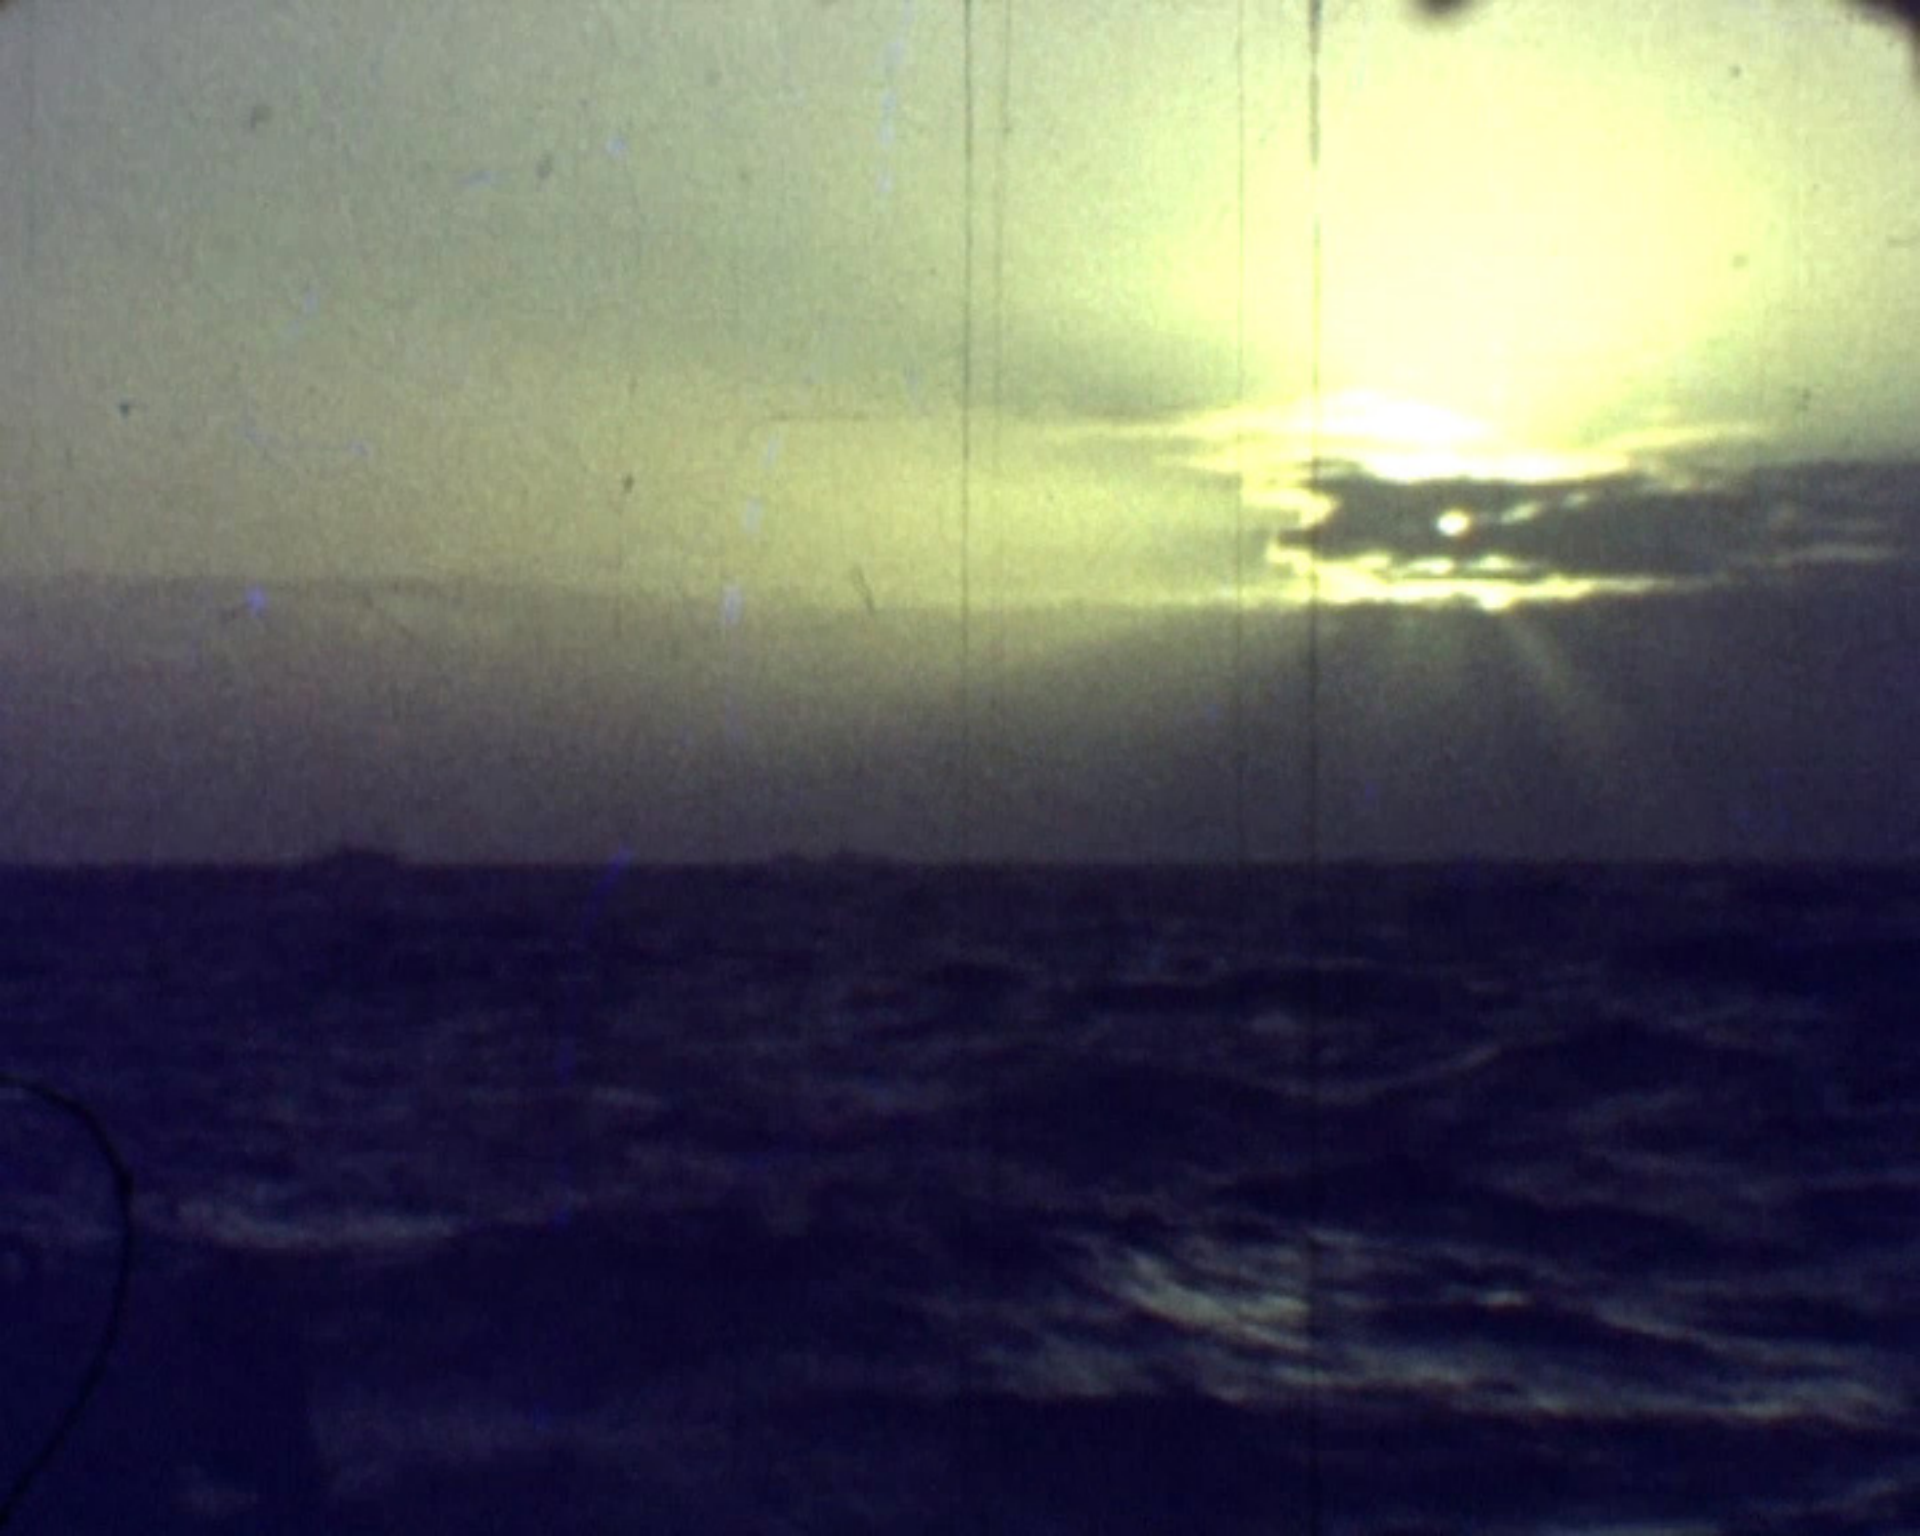

CHARLES L.D. SEPTEMBRE 1965

CHARLES-LD

DUNKERQUE

SEPTEMBRE

1965

A close-up photograph of a white lifebuoy with red segments. The text "CHARLES LTD" is printed in red, bold, sans-serif capital letters across the white section. A rope is visible at the top, and a dark vertical pole is in the background.

CHARLES LTD

A white lifebuoy with four red stripes is mounted on a black vertical post. The text "CHARLES LD" is printed in red on the top half, and "DUNKERQUE" is printed in red on the bottom half. The background shows a white wall and a window.

ET PORT-ETIENNE

LE GOLFE

DE

GASCOGNE

L'HIVER

QUESSANT

CALAIS

PILOTE