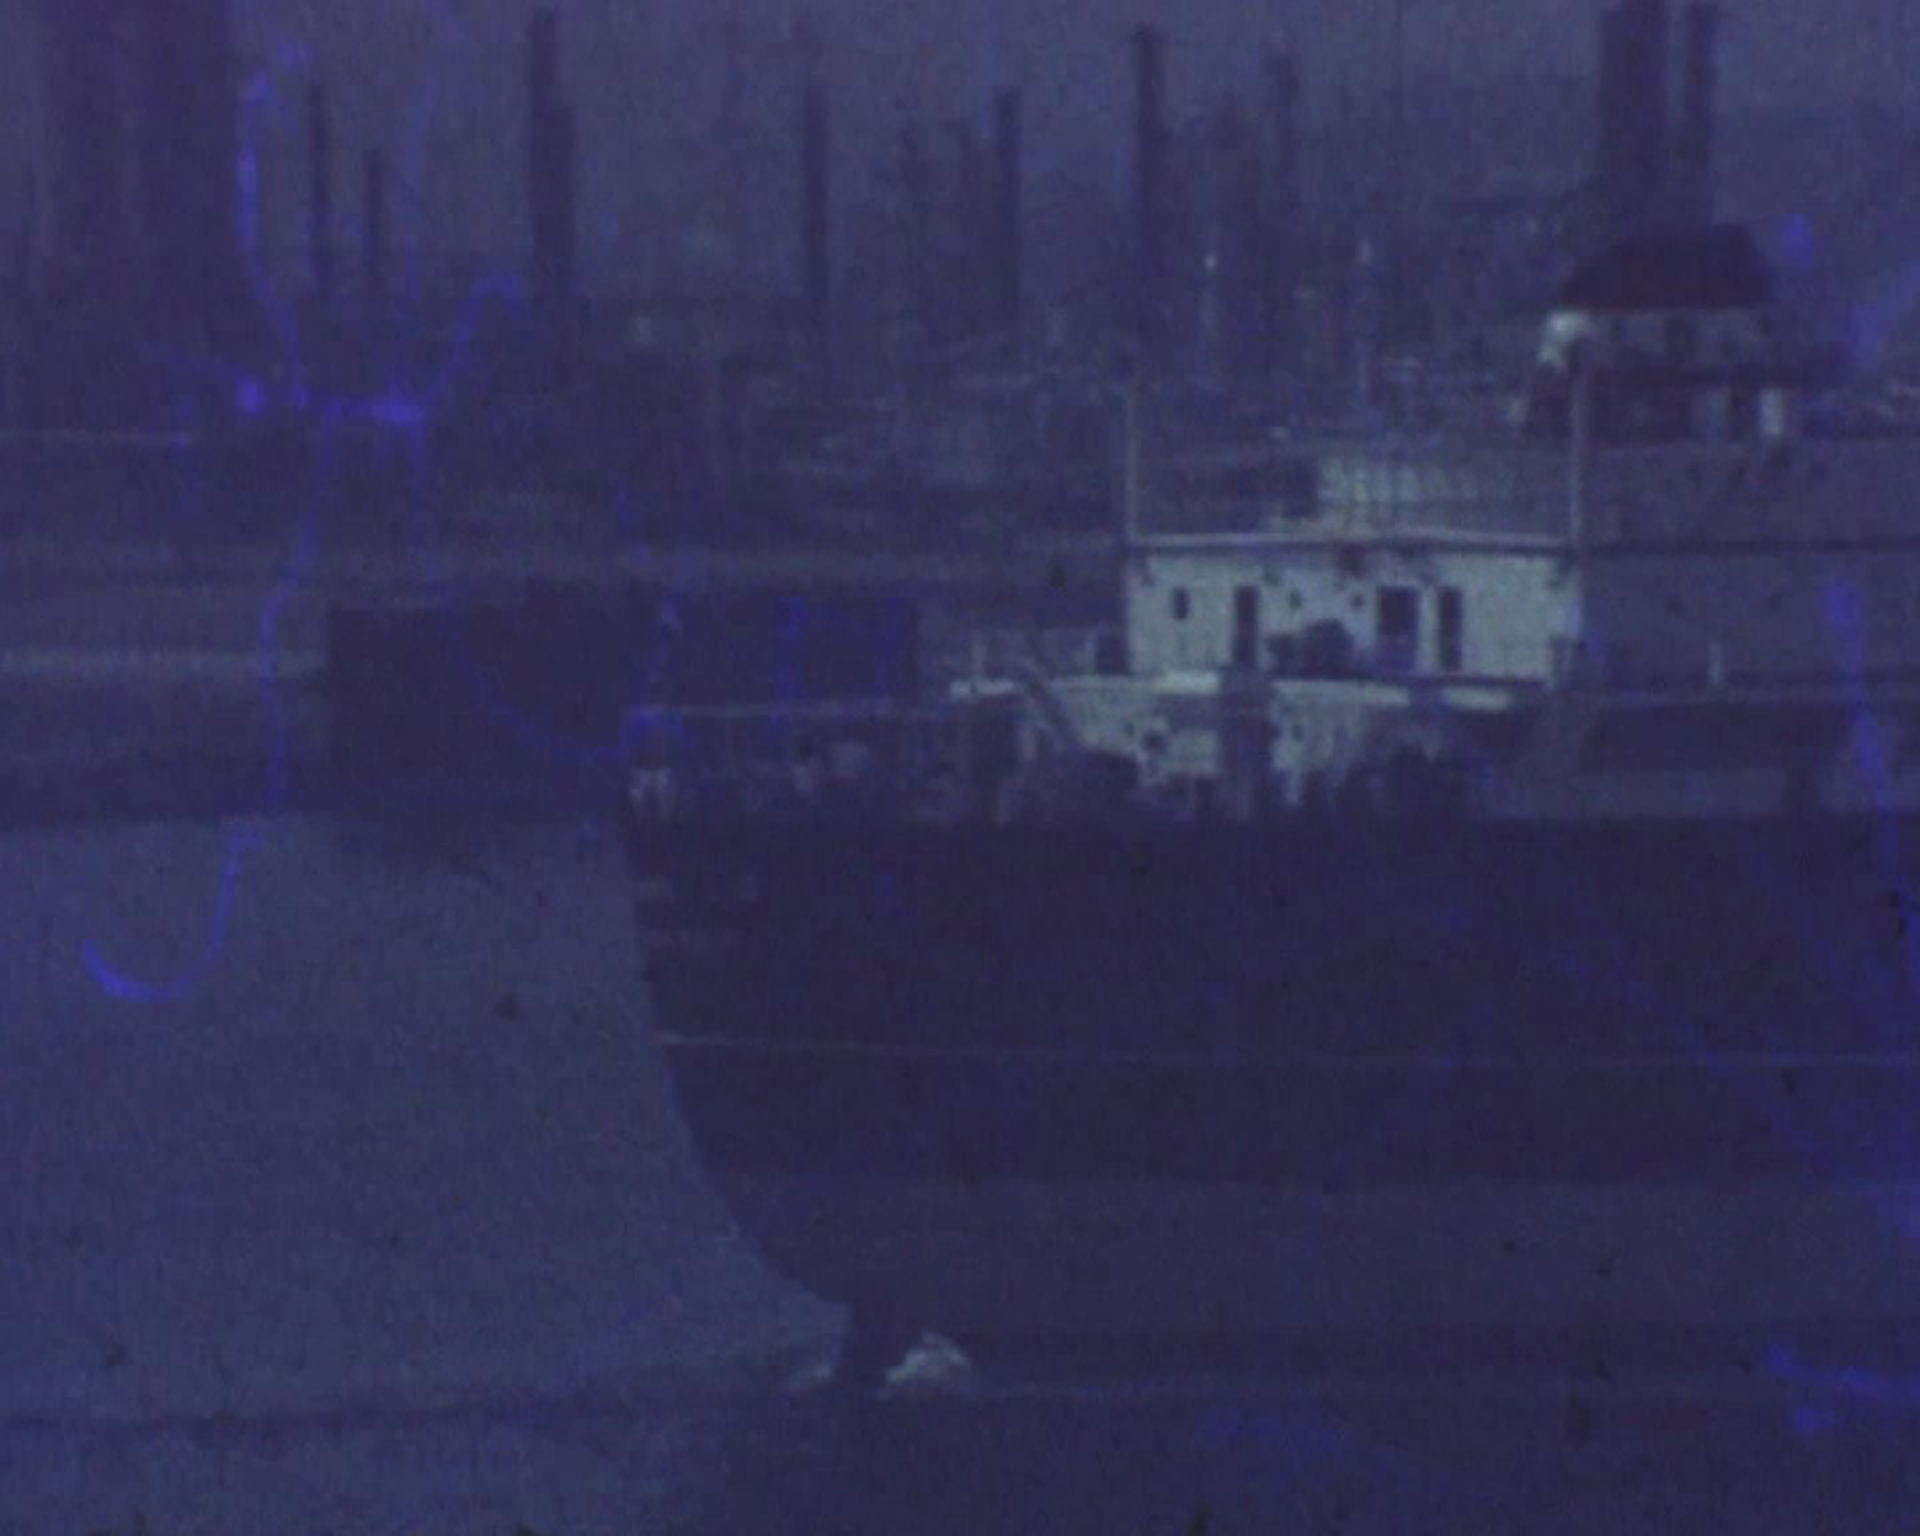

CHARLES L.D. SEPTEMBRE 1965

CHARLES-LD

DUNKERQUE

SEPTEMBRE

1965

A close-up photograph of a white lifebuoy with red segments. The text "CHARLES LTD" is printed in red, bold, sans-serif capital letters across the white section. A rope is visible at the top, and a dark vertical pole is in the background.

CHARLES LTD

A white lifebuoy with four red stripes is mounted on a black vertical post. The text "CHARLES LD" is printed in red on the top half, and "DUNKERQUE" is printed in red on the bottom half. The background shows a white wall and a window.

CHARLES LD

DUNKERQUE

CHARLES

ES L-D

EMIN

6 JOURS DE MER ...

ET 3900 KM

VOICI LE CAP BLANC