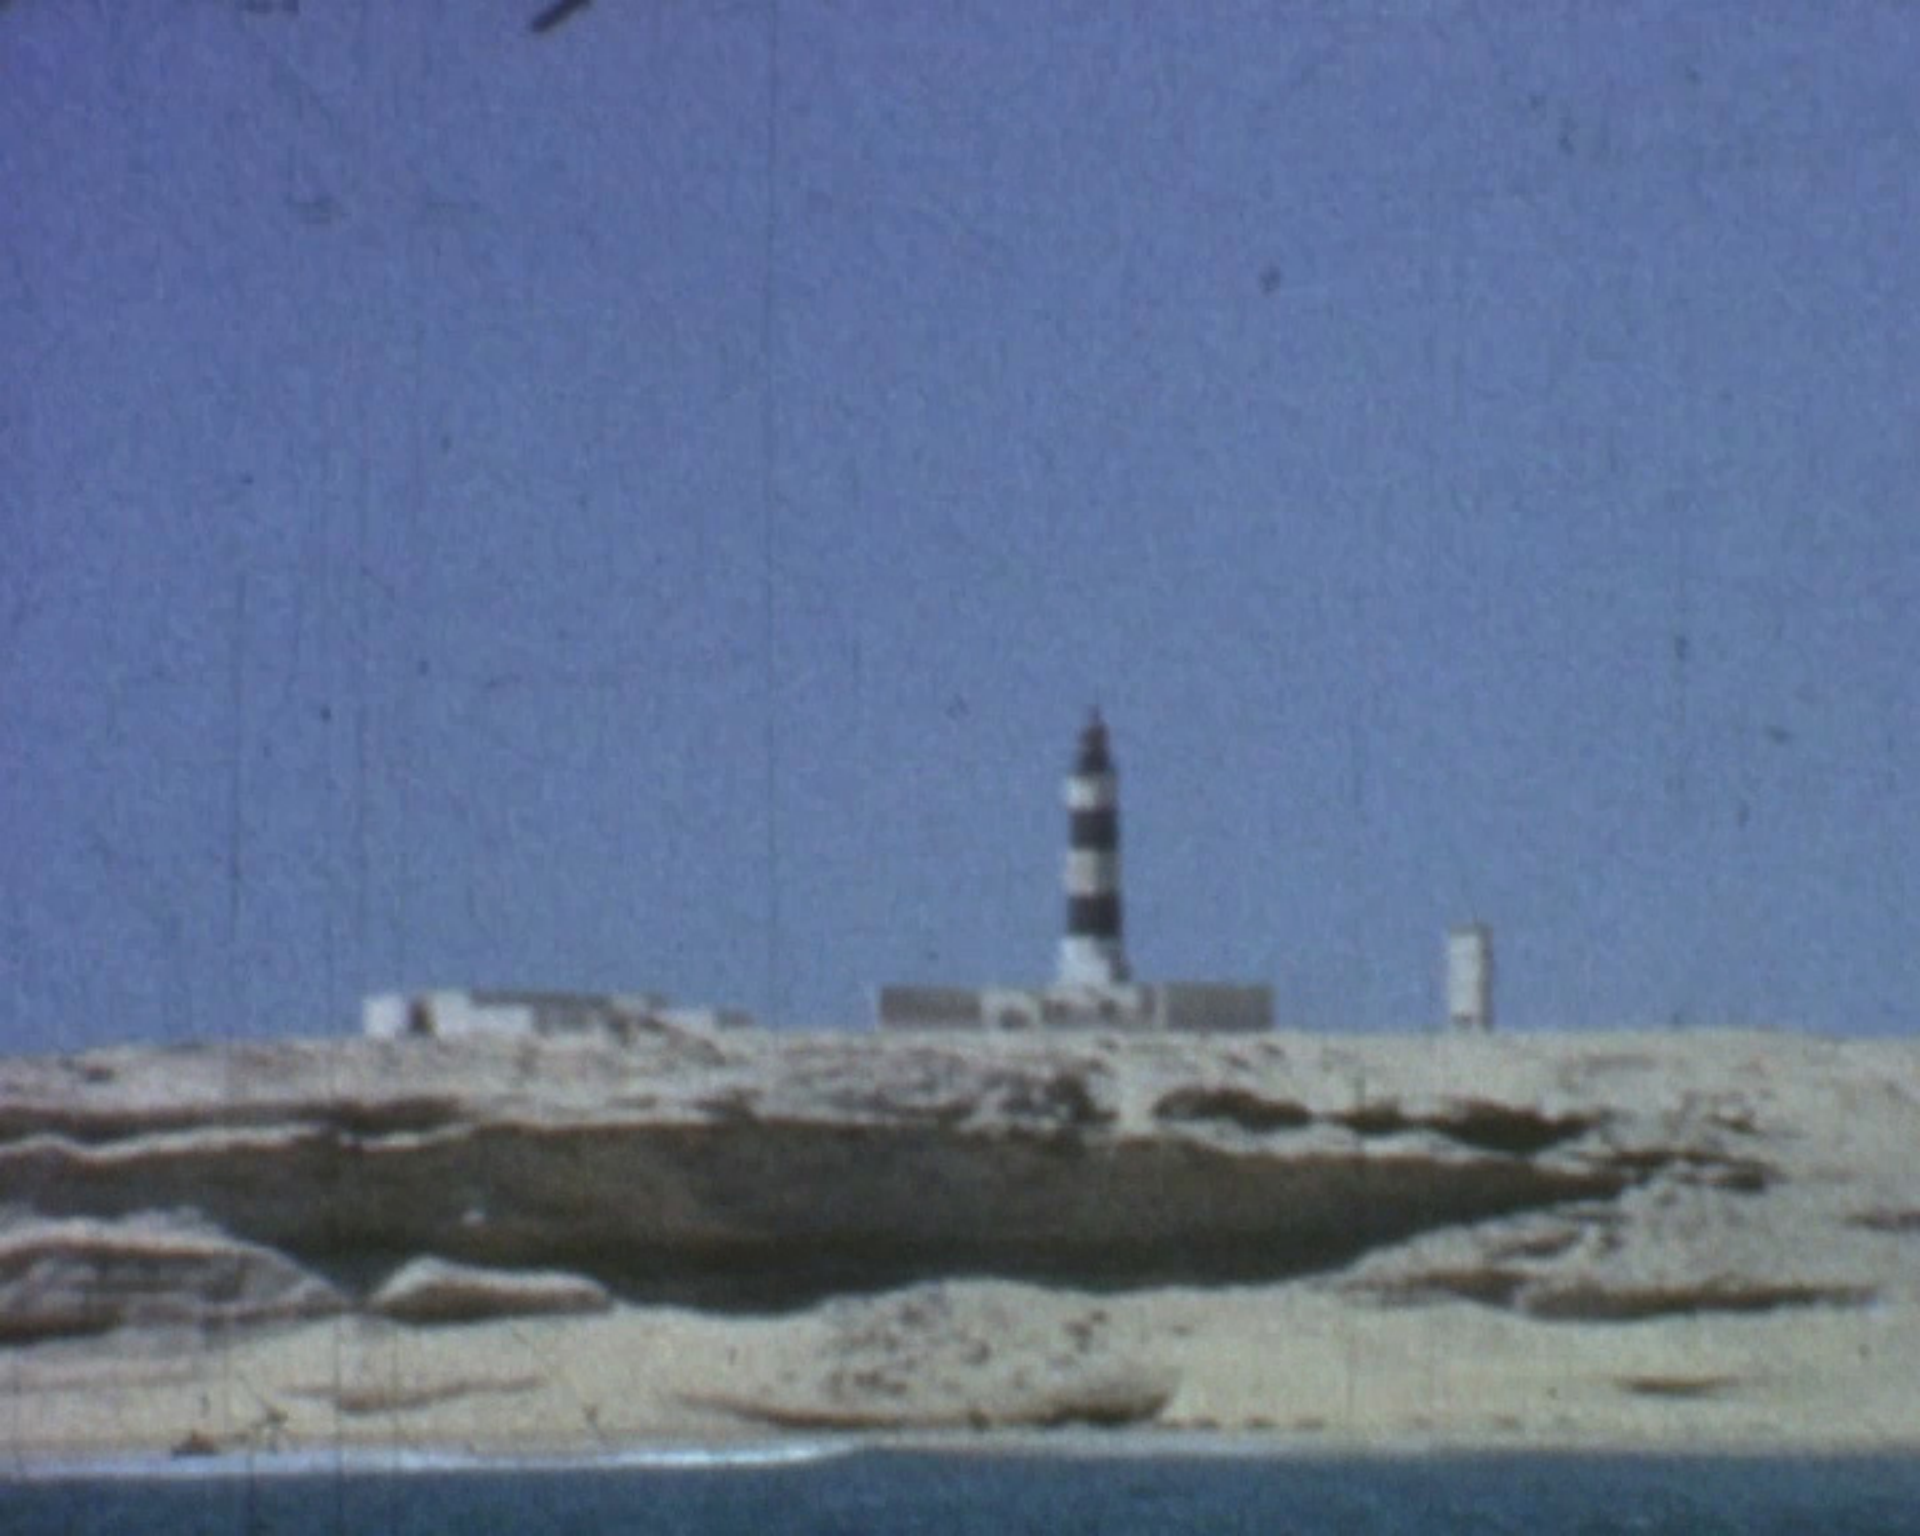

CHARLES L.D. SEPTEMBRE 1965

CHARLES-LD

DUNKERQUE

SEPTEMBRE

1965

A close-up photograph of a white lifebuoy with red segments. The text "CHARLES LTD" is printed in red, bold, sans-serif capital letters across the white section. A rope is visible at the top, and a dark vertical pole is in the background.

CHARLES LTD

A white lifebuoy with four red stripes is mounted on a black vertical post. The text "CHARLES LD" is printed in red on the top half, and "DUNKERQUE" is printed in red on the bottom half. The background shows a white wall and a window.

ET PORT-ETIENNE

LE GOLFE

DE

GASCOGNE

L'HIVER

QUESSANT

CALAIS

PILOTE