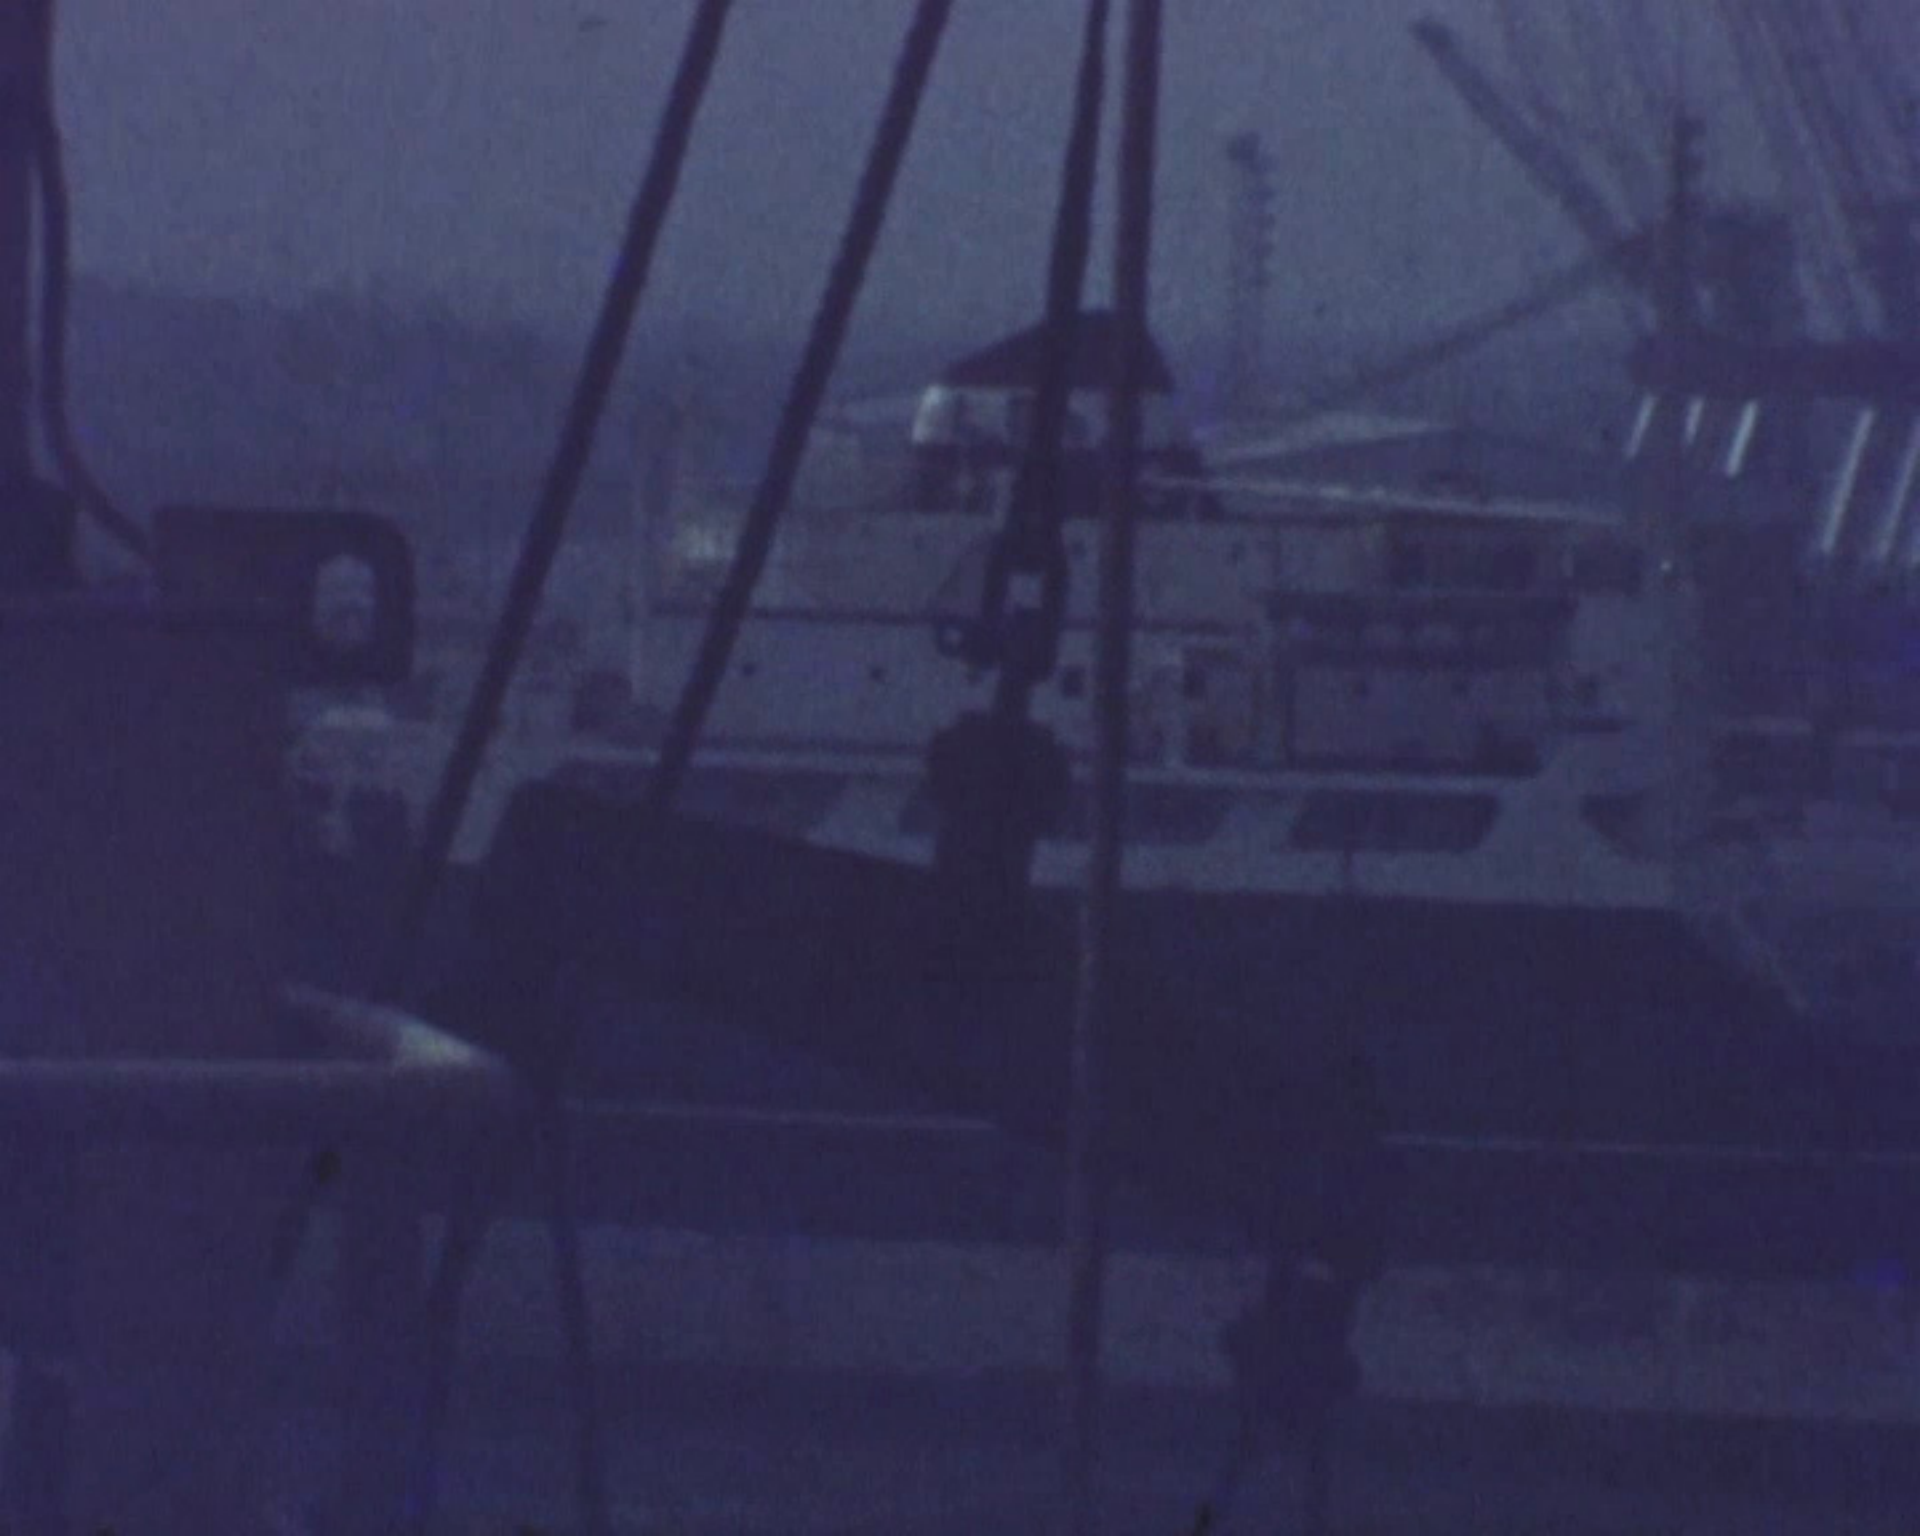

CHARLES L.D. SEPTEMBRE 1965

CHARLES-LD

DUNKERQUE

SEPTEMBRE

1965

A close-up photograph of a white lifebuoy with red segments. The text "CHARLES LTD" is printed in red, bold, sans-serif capital letters across the white section. A rope is visible at the top, and a dark vertical pole is in the background.

CHARLES LTD

A white lifebuoy with four red stripes is mounted on a black vertical post. The text "CHARLES LD" is printed in red on the top half, and "DUNKERQUE" is printed in red on the bottom half. The background shows a white wall and a window.

CHARLES LD

DUNKERQUE

CHARLES

ES L-D

EMIN

6 JOURS DE MER ...

ET 3900 KM

VOICI LE CAP BLANC

ET PORT-ETIENNE

LE GOLFE

DE

GASCOGNE

L'HIVER

QUESSANT

CALAIS

PILOTE