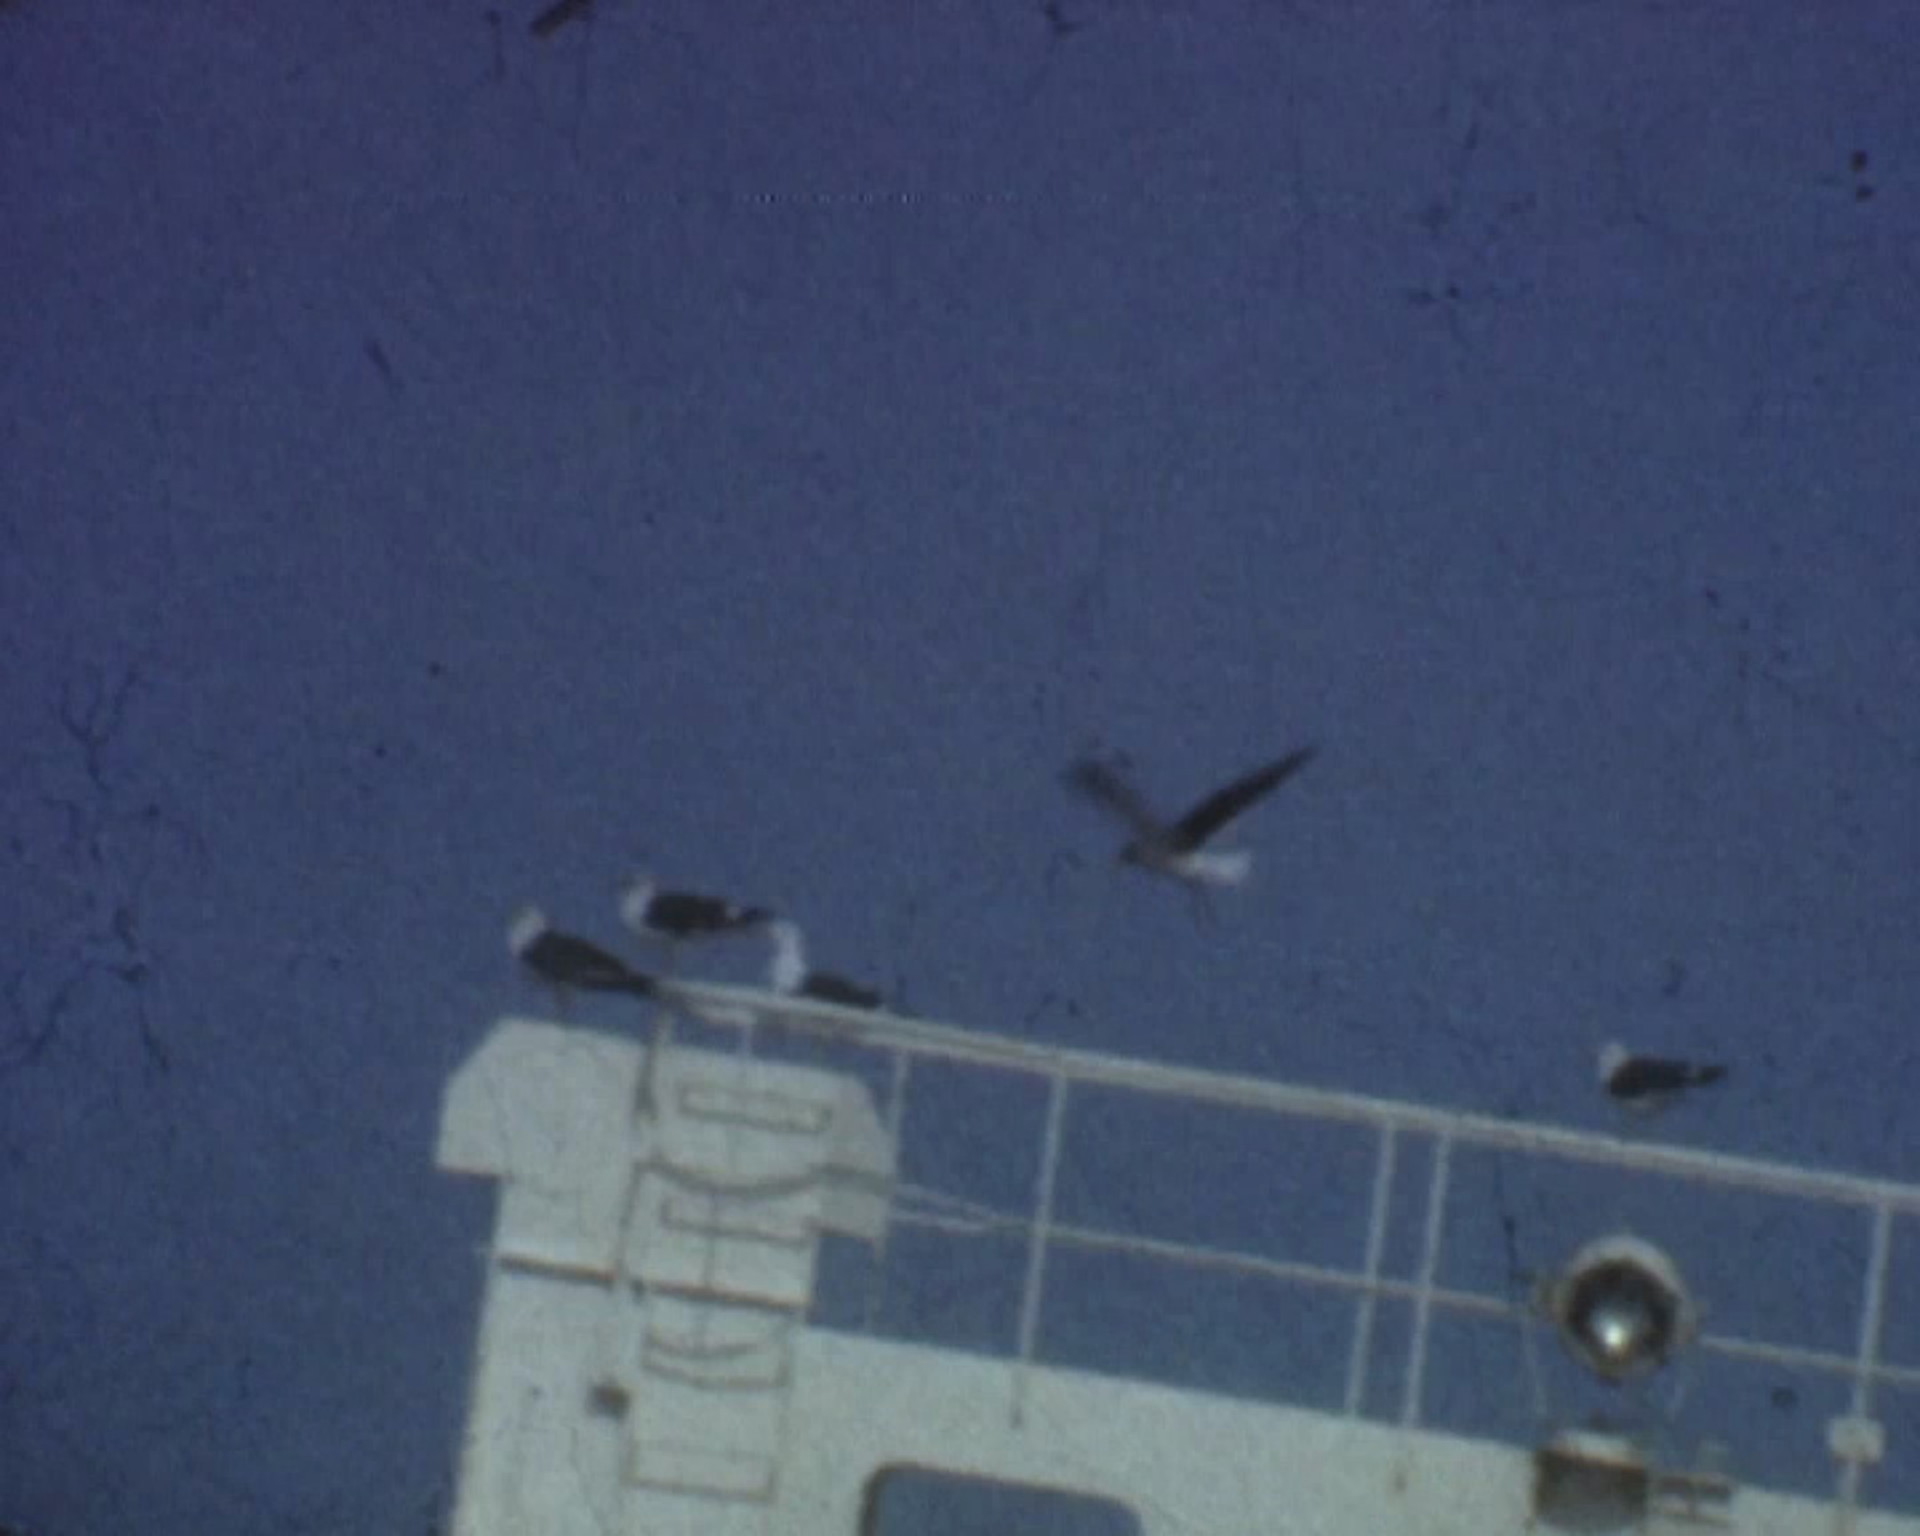

CHARLES L.D. SEPTEMBRE 1965

CHARLES-LD

DUNKERQUE

SEPTEMBRE

1965

A close-up photograph of a white lifebuoy with red segments. The text "CHARLES LTD" is printed in red, bold, sans-serif capital letters across the white section. A rope is visible at the top, and a dark vertical pole is in the background.

CHARLES LTD

A white lifebuoy with four red stripes is mounted on a black vertical post. The text "CHARLES LD" is printed in red on the top half, and "DUNKERQUE" is printed in red on the bottom half. The background shows a white wall and a window.

ET PORT-ETIENNE

LE GOLFE

DE

GASCOGNE

L'HIVER

QUESSANT

CALAIS

PILOTE