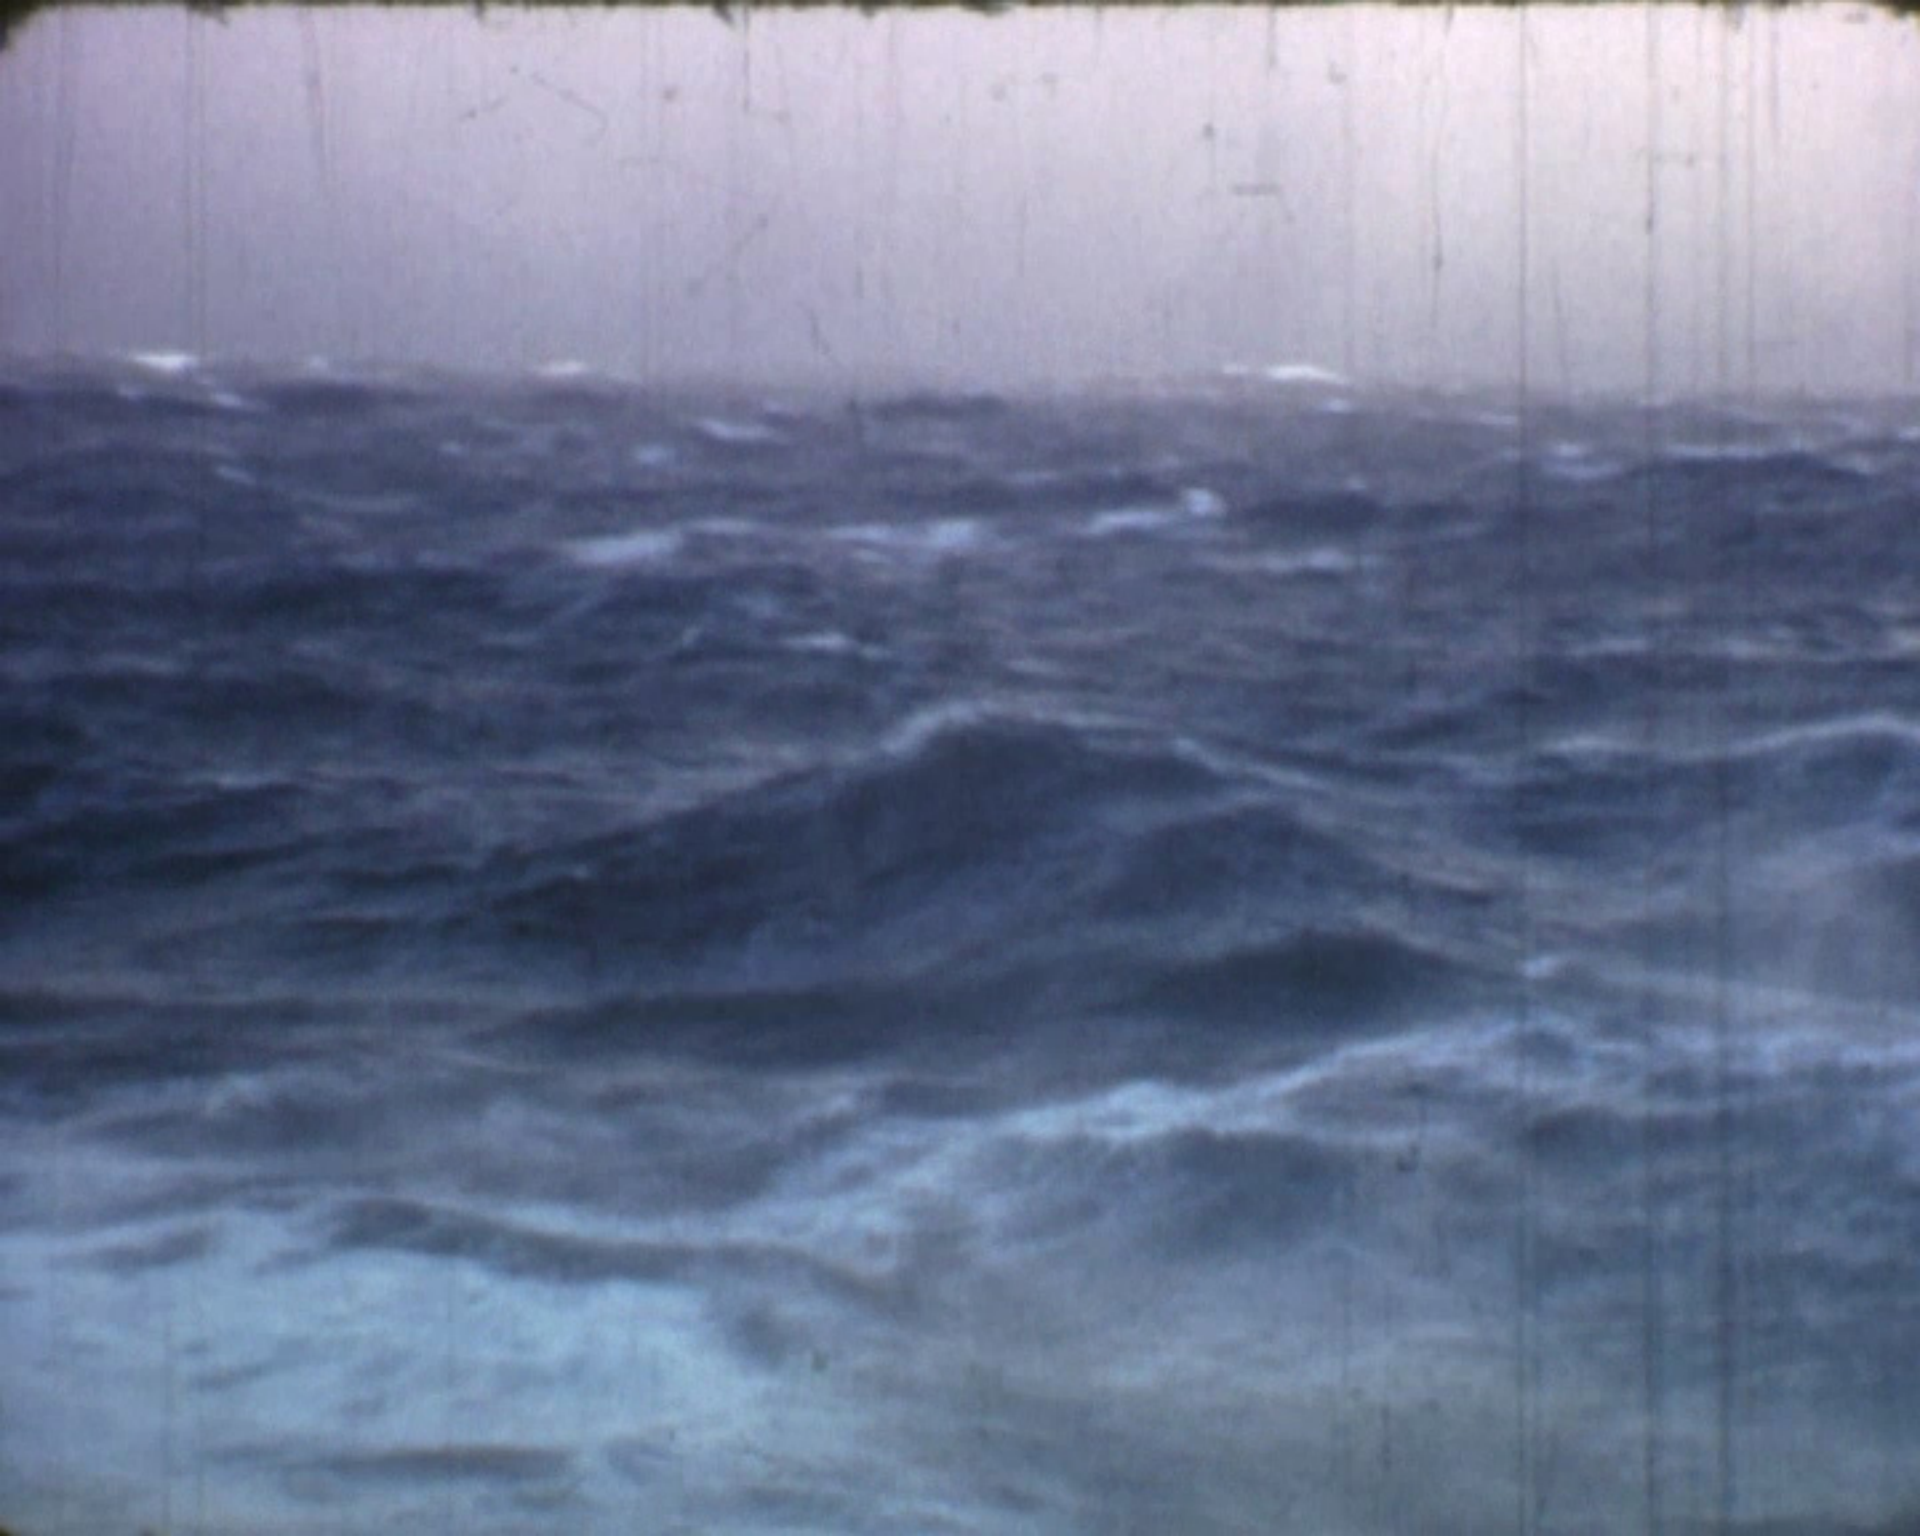

CETRA LYRA 1967

CETRA LYRA

CHANDRE DE P...

CETRA LYRA

CETRA LYRA
DUNKERQUE

CETRA LYRA
DUNKERQUE

PASSAGE DE LA LIGNE

22 MAI 1967

Route sur TUBARAO
(BRÉSIL)

CETRA LYRA
DUNKERQUE

A photograph of a dark blue cargo ship, the CETRA LYRA, viewed through a window. The ship is positioned in a harbor or port area, with other vessels and buildings visible in the background. The ship's name and home port are clearly visible on its side. The image has a slightly grainy, vintage quality.

CETRA LYRA
DUNKERQUE

photogrammes extraits
du film Cetra Lyra 1967
26 min 02 s

fonds François Renault

*LE TRAIT
SOUS LA VAGUE*

Pierre-Yves Racine
Florian Stéphant

letraitsouslavague.fr

version 01 du 15-12-2020