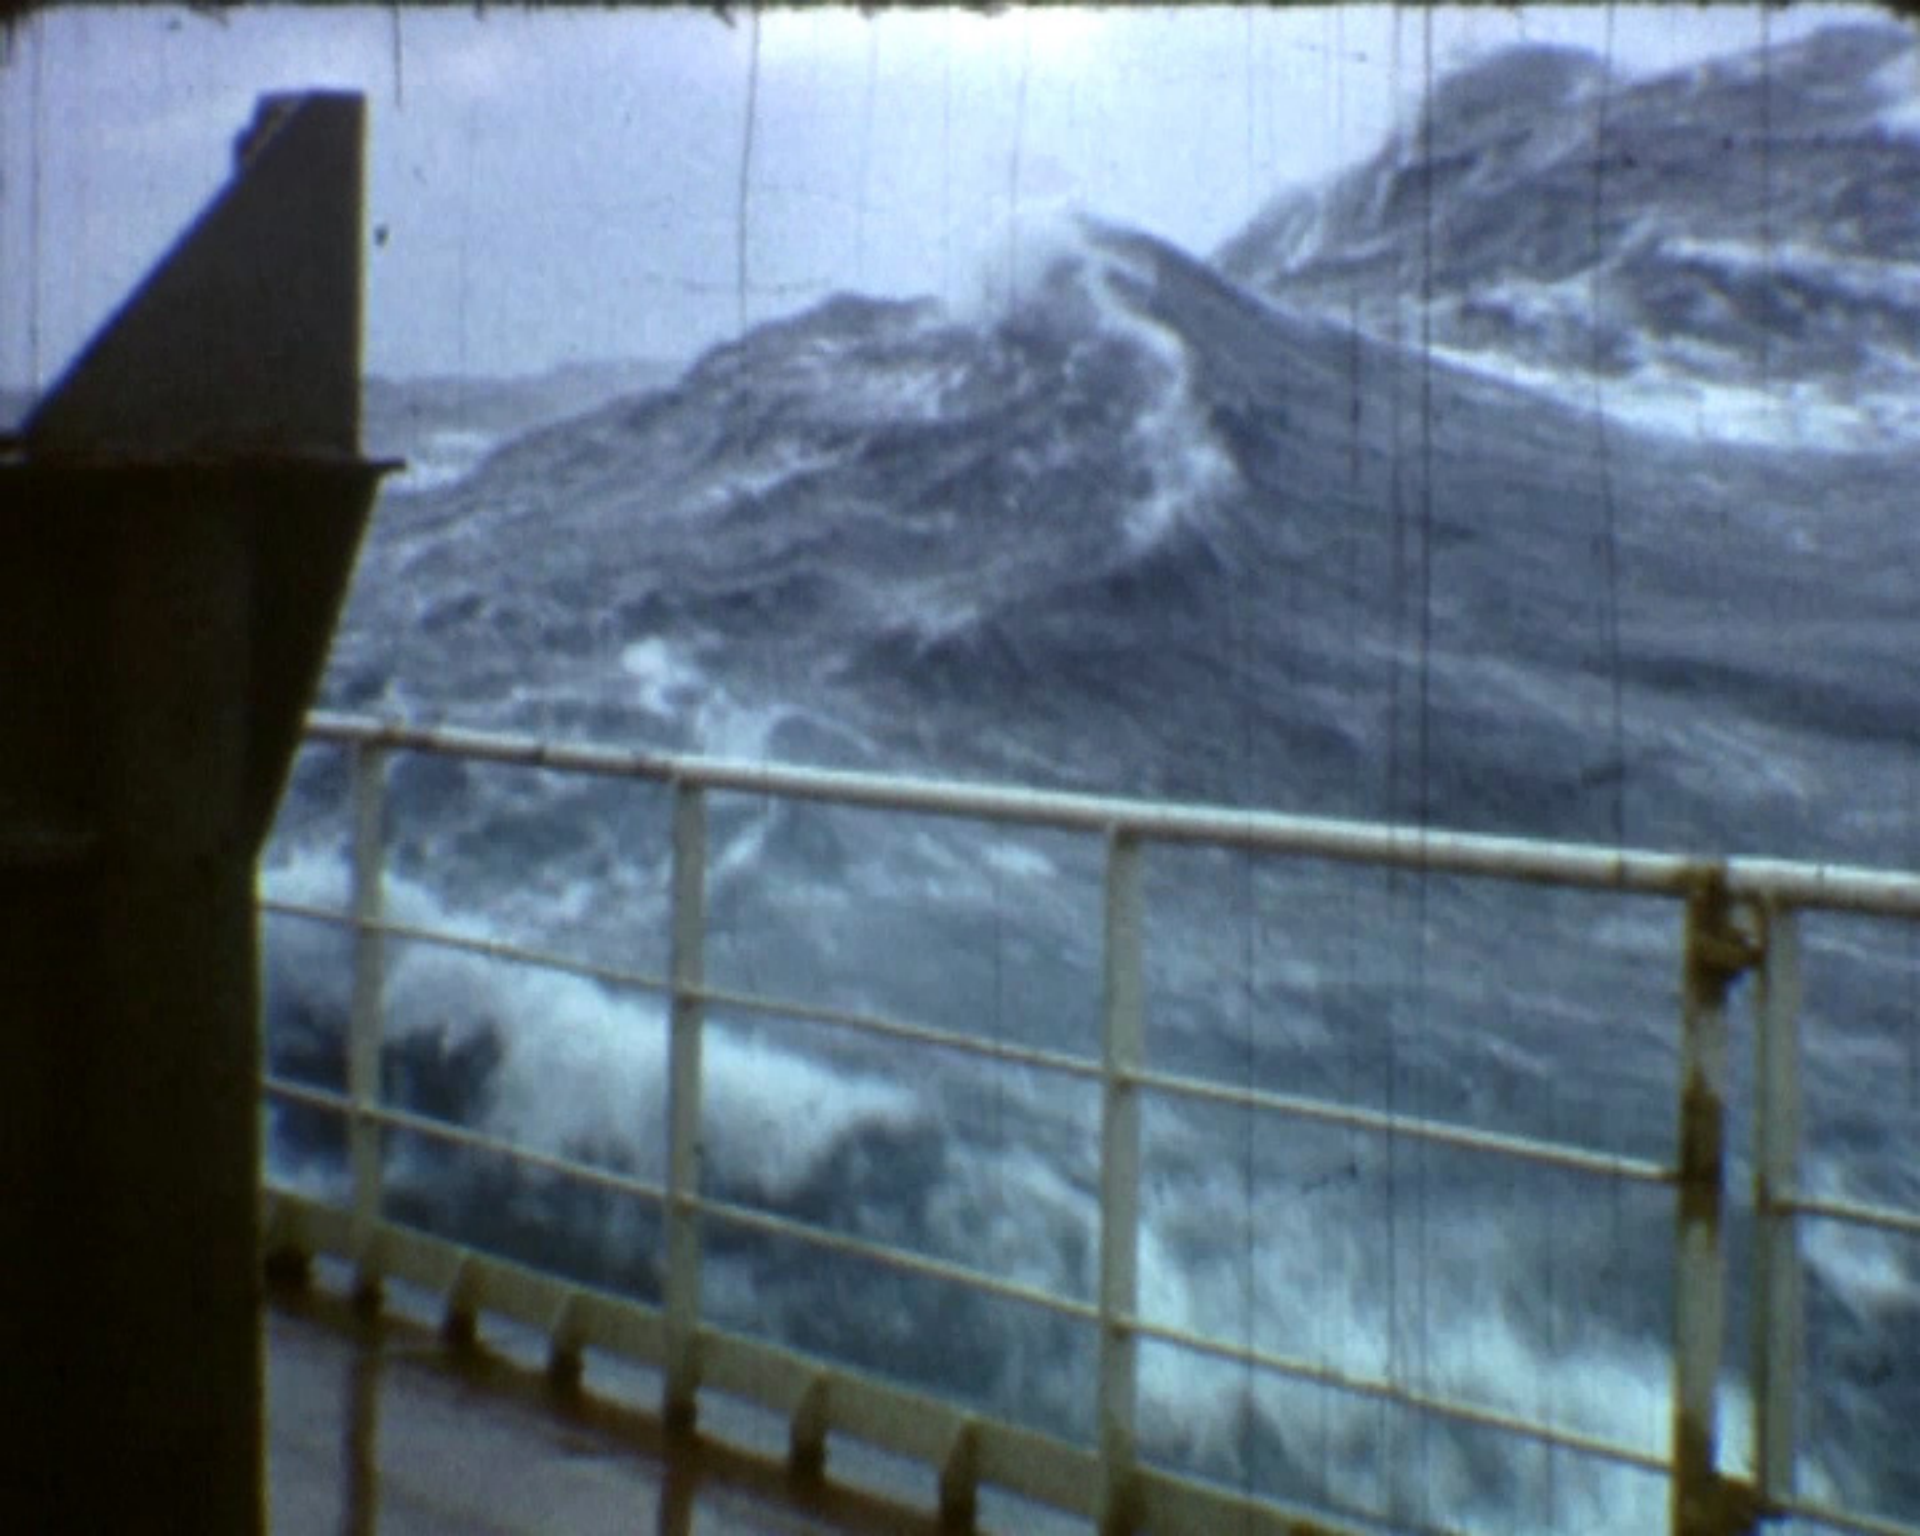

CETRA LYRA 1967

CETRA LYRA

CHANDRE DE P...

CETRA LYRA

CETRA LYRA
DUNKERQUE

CETRA LYRA
DUNKERQUE

PASSAGE DE LA LIGNE

22 MAI 1967

Route sur TUBARAO
(BRÉSIL)

CETRA LYRA
DUNKERQUE

A photograph of a dark blue cargo ship, the CETRA LYRA, viewed through a window. The ship is positioned in a harbor or port area, with other vessels and buildings visible in the background. The ship's name and home port are clearly visible on its side. The image has a slightly grainy, vintage quality.

CETRA LYRA
DUNKERQUE

photogrammes extraits
du film Cetra Lyra 1967
26 min 02 s

fonds François Renault

*LE TRAIT
SOUS LA VAGUE*

Pierre-Yves Racine
Florian Stéphant

letraitsouslavague.fr

version 01 du 15-12-2020