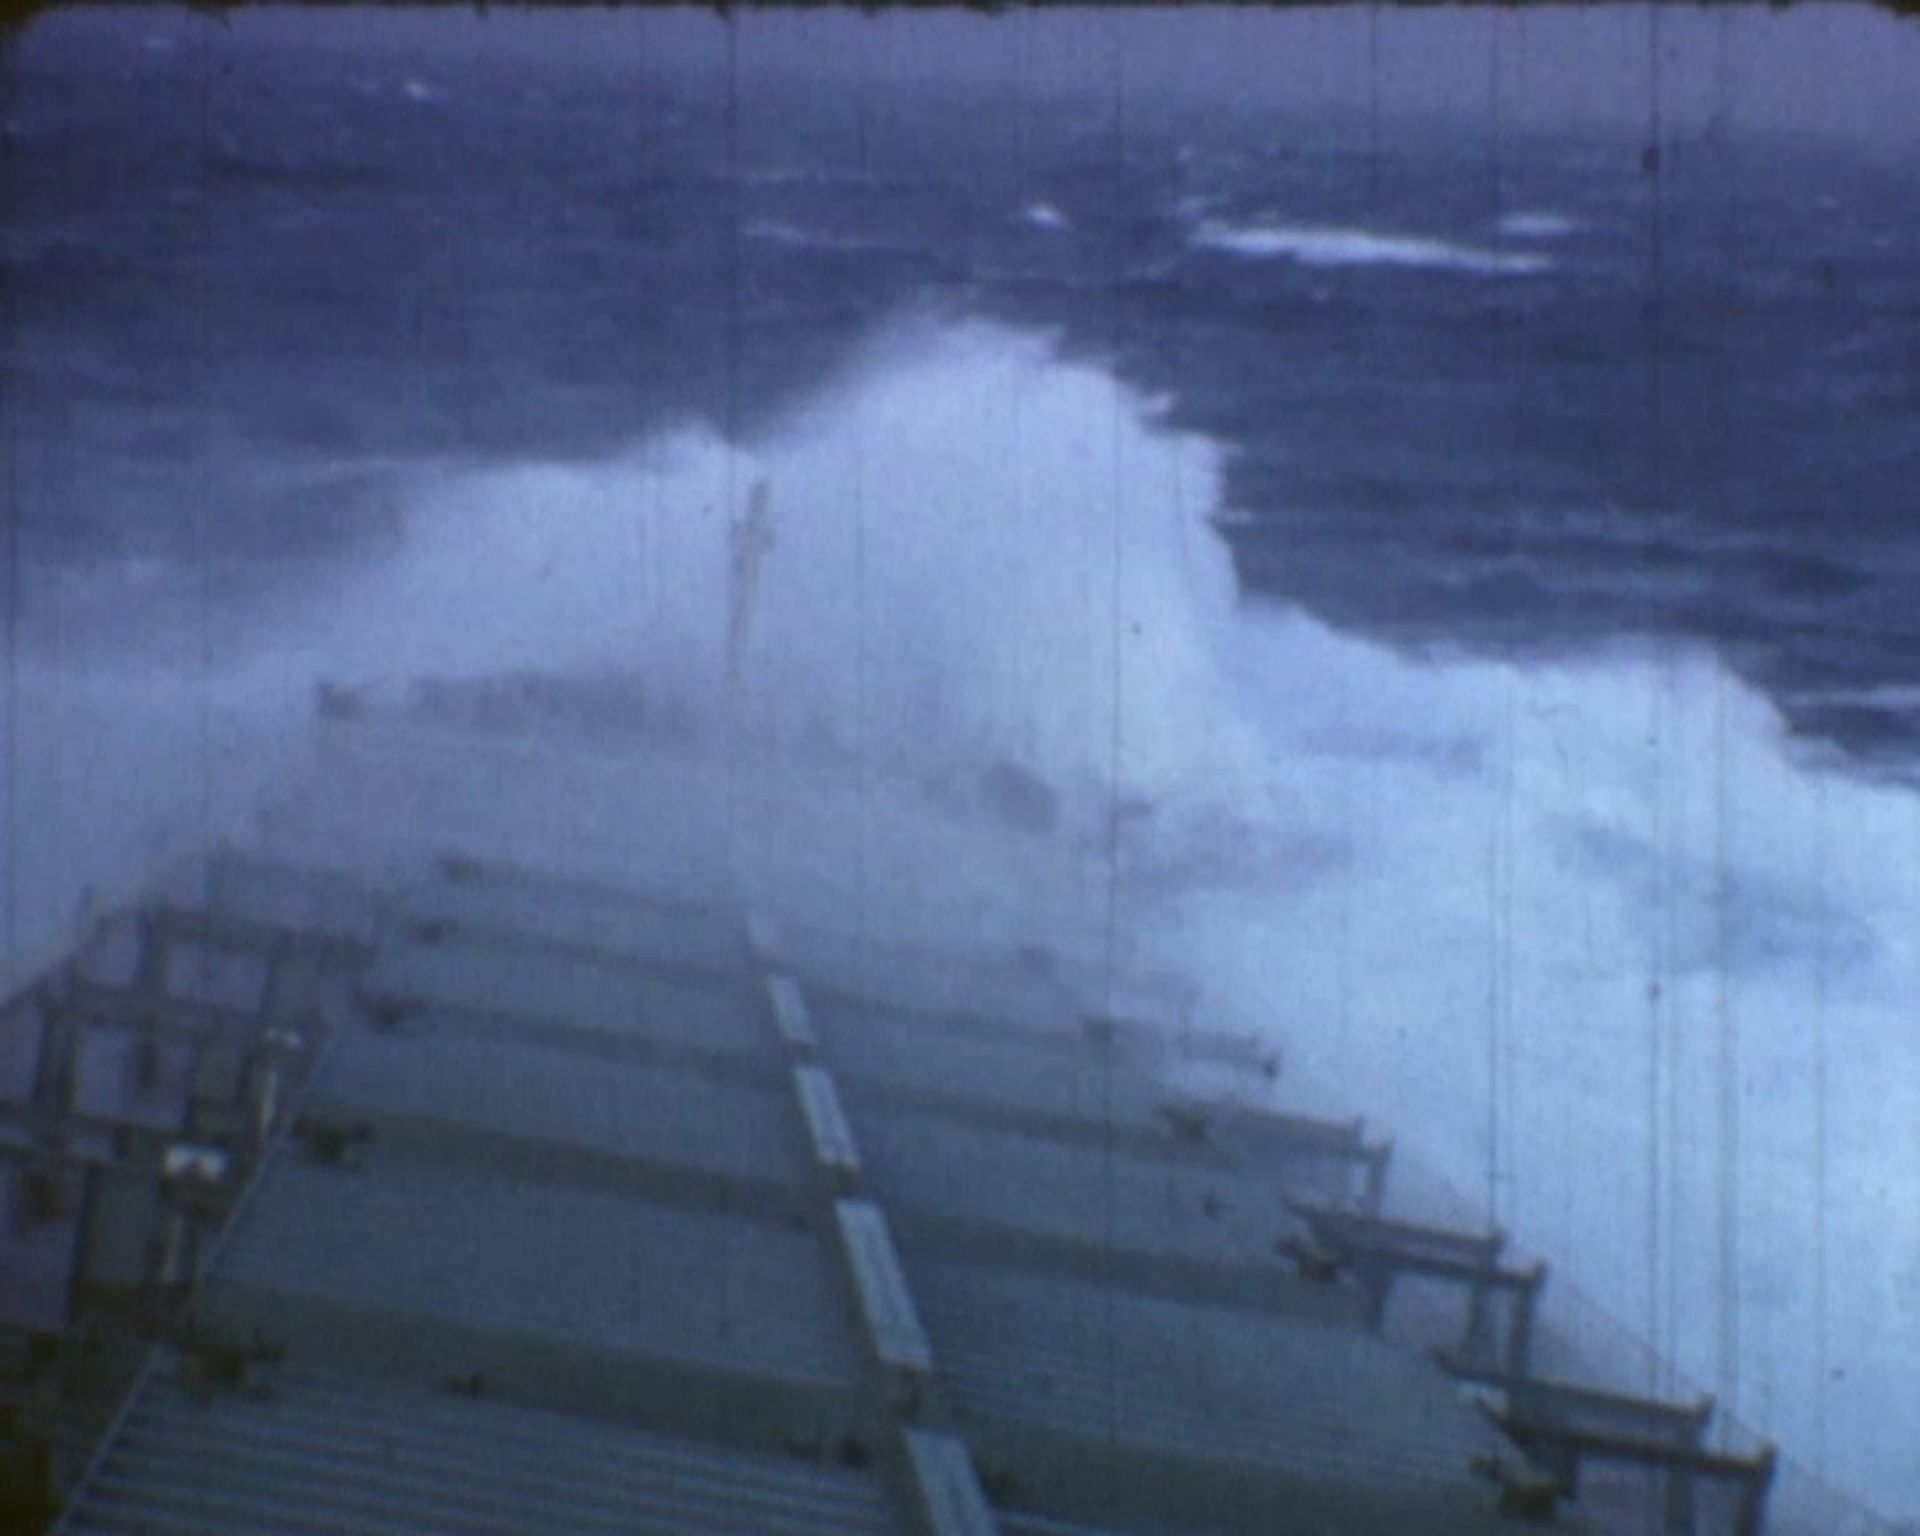

CETRA LYRA 1967

CETRA LYRA

CHANDRE DE P...

CETRA LYRA

CETRA LYRA
DUNKERQUE

CETRA LYRA
DUNKERQUE

PASSAGE DE LA LIGNE

22 MAI 1967

Route sur TUBARAO
(BRÉSIL)

CETRA LYRA
DUNKERQUE

A photograph of a dark blue cargo ship, the CETRA LYRA, viewed through a window. The ship is positioned in a harbor or port area, with other vessels and buildings visible in the background. The ship's name and home port are clearly visible on its side. The image has a slightly grainy, vintage quality.

CETRA LYRA
DUNKERQUE

photogrammes extraits
du film Cetra Lyra 1967
26 min 02 s

fonds François Renault

*LE TRAIT
SOUS LA VAGUE*

Pierre-Yves Racine
Florian Stéphant

letraitsouslavague.fr

version 01 du 15-12-2020