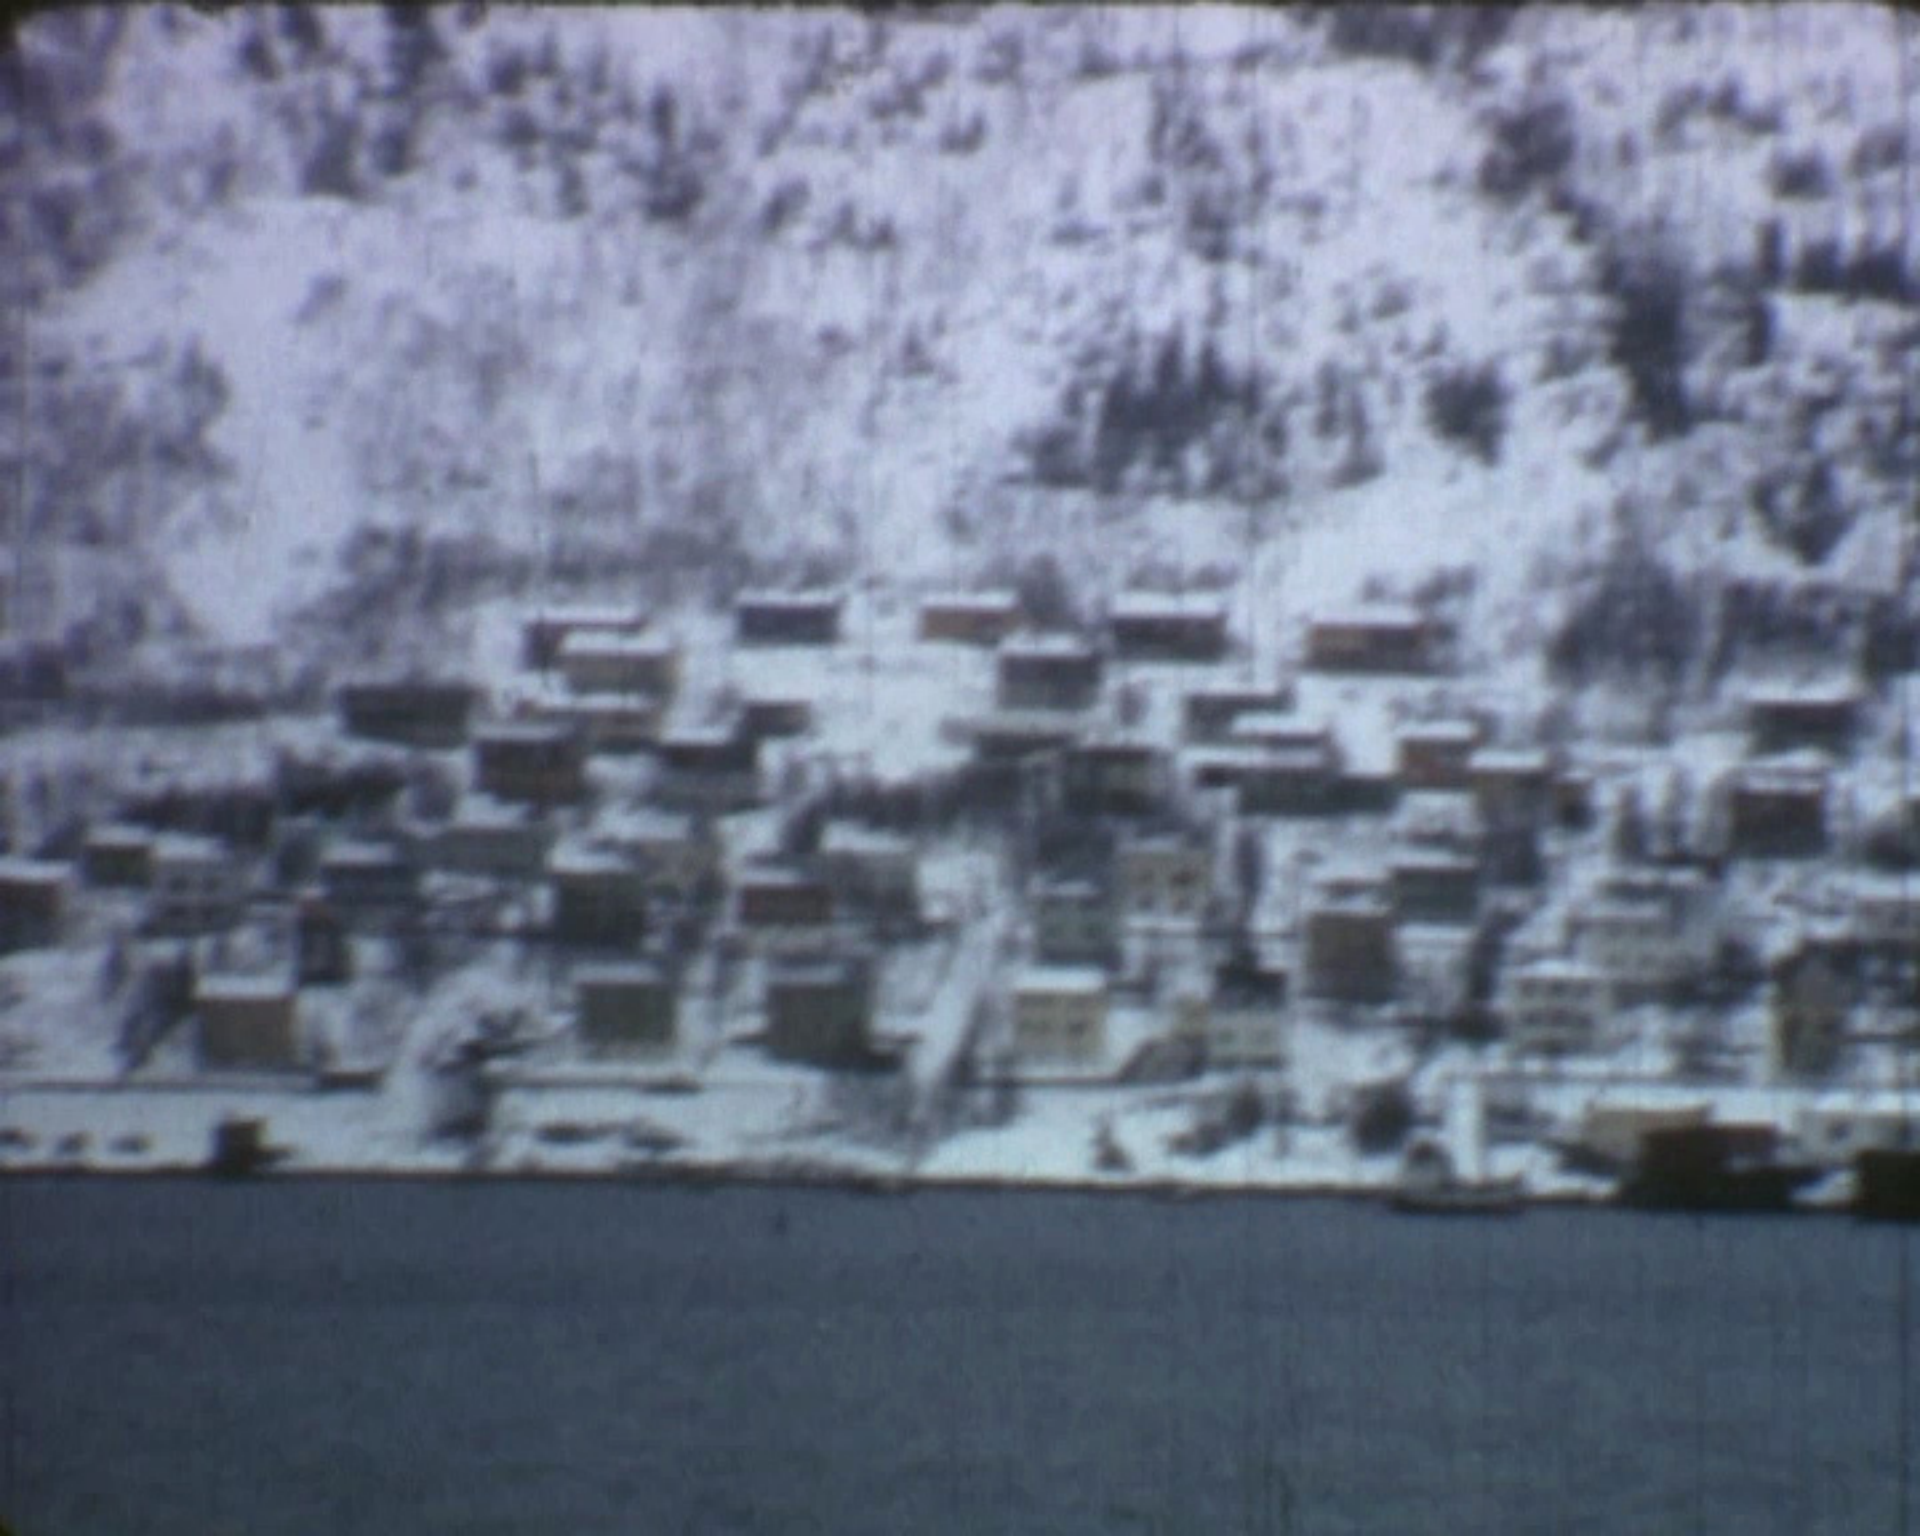

CETRA LYRA 1967

CETRA LYRA

CHANDRE DE P...

CETRA LYRA

CETRA LYRA
DUNKERQUE

CETRA LYRA
DUNKERQUE

PASSAGE DE LA LIGNE

22 MAI 1967

Route sur TUBARAO
(BRÉSIL)

CETRA LYRA
DUNKERQUE

A photograph of a dark blue cargo ship, the CETRA LYRA, viewed through a window. The ship is positioned in a harbor or port area, with other vessels and buildings visible in the background. The ship's name and home port are clearly visible on its side. The image has a slightly grainy, vintage quality.

CETRA LYRA
DUNKERQUE

photogrammes extraits
du film Cetra Lyra 1967
26 min 02 s

fonds François Renault

*LE TRAIT
SOUS LA VAGUE*

Pierre-Yves Racine
Florian Stéphant

letraitsouslavague.fr

version 01 du 15-12-2020