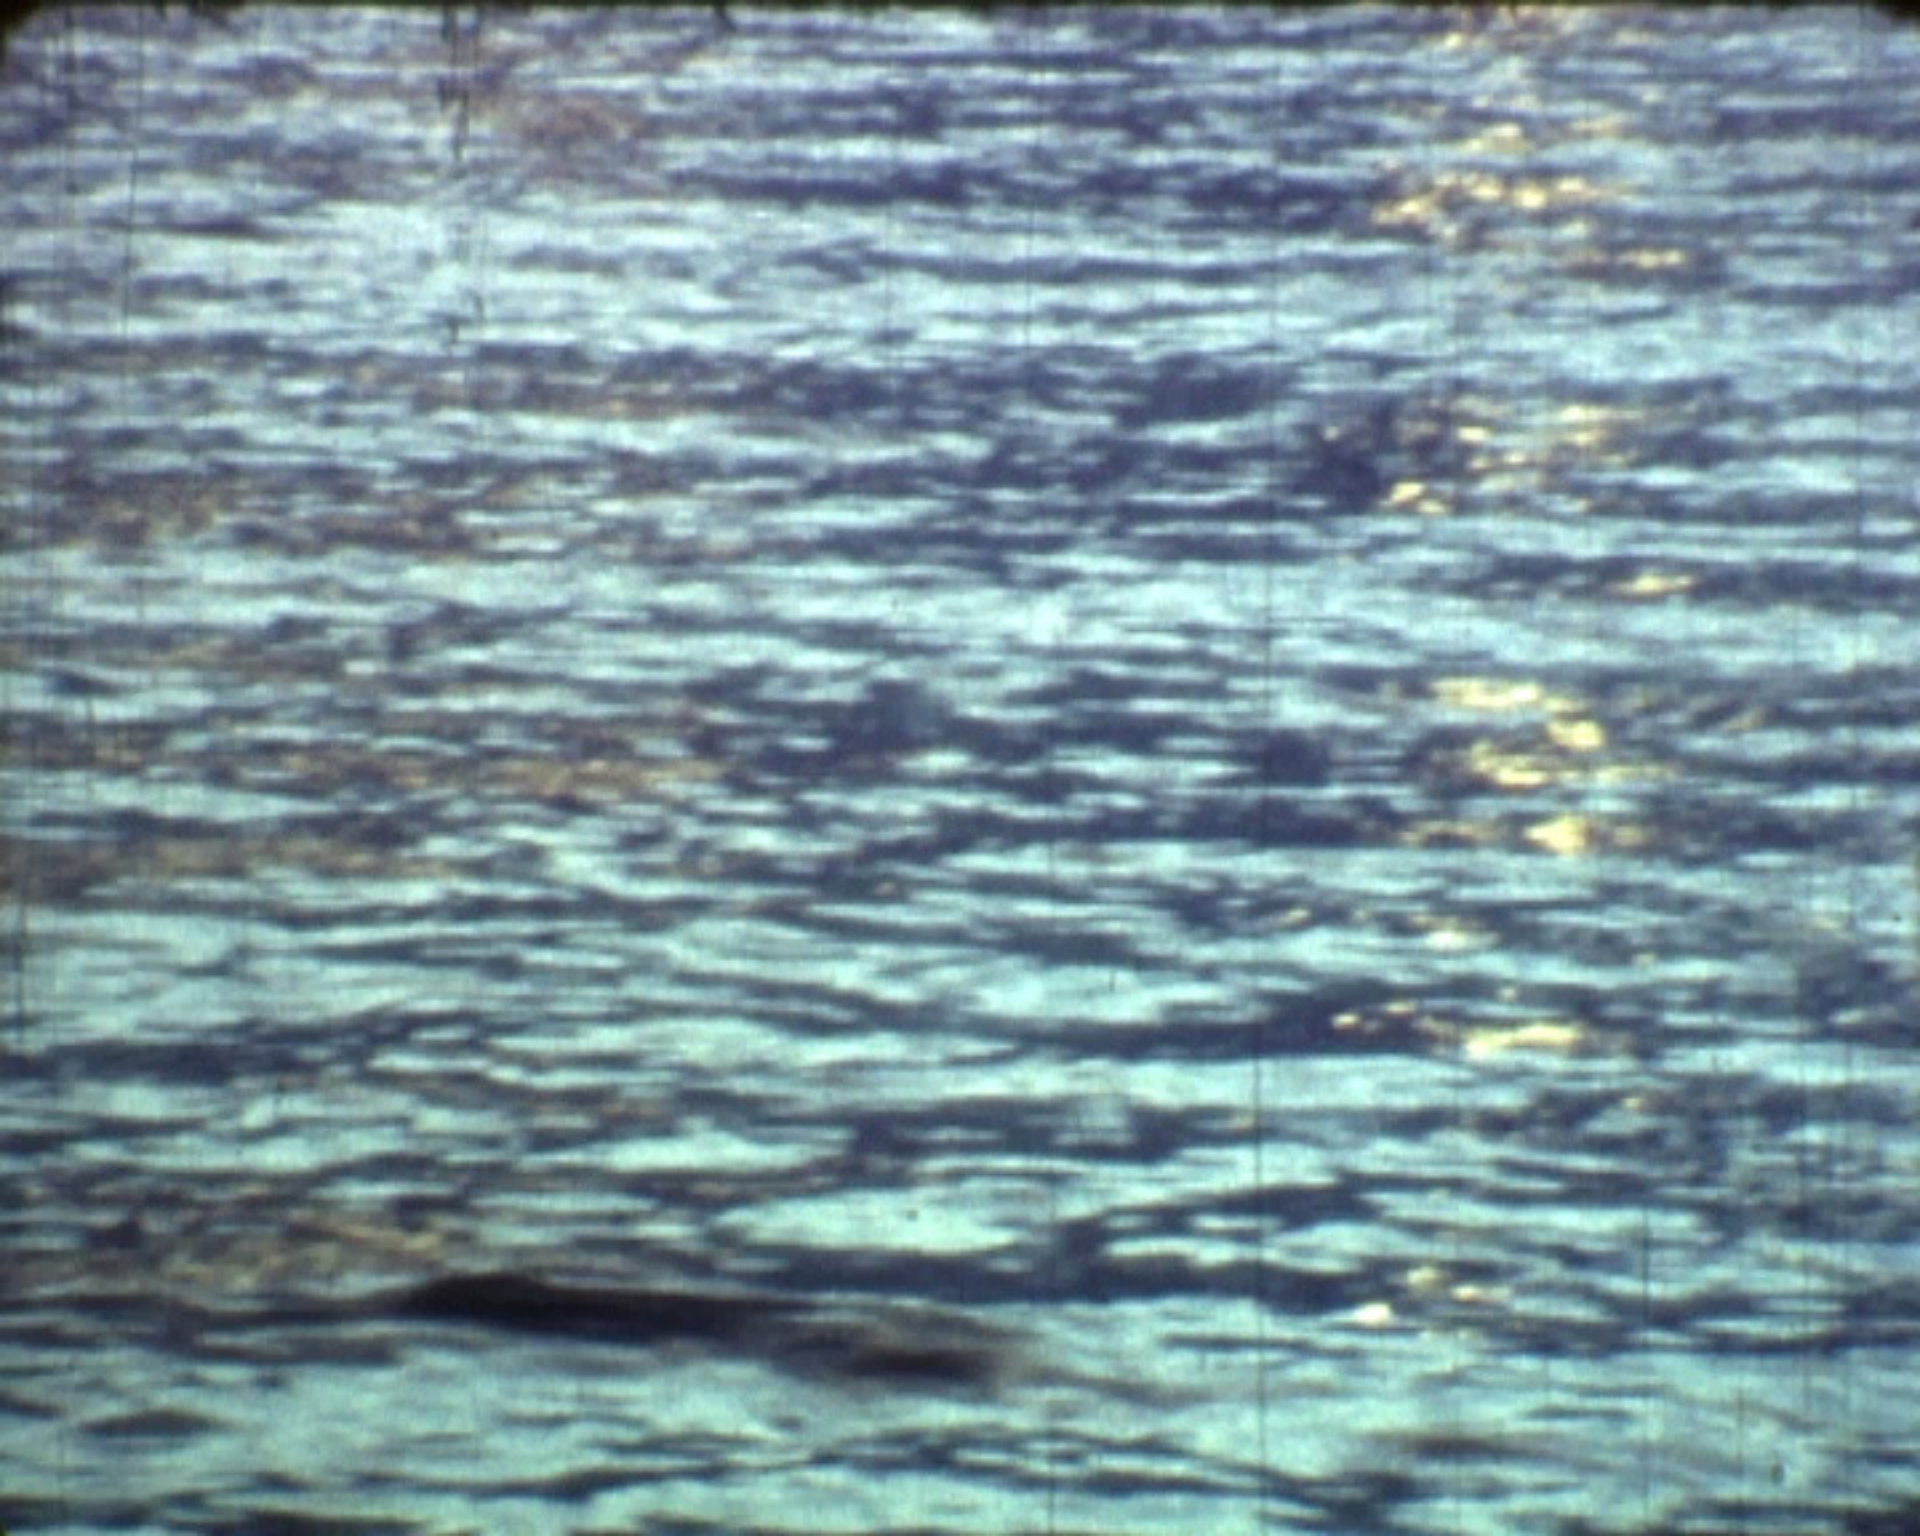

Route sur TUBARAO
(BRÉSIL)

CETRA LYRA
DUNKERQUE

A photograph of a dark blue cargo ship, the CETRA LYRA, viewed through a window. The ship is positioned in a harbor or port area, with other vessels and buildings visible in the background. The ship's name and home port are clearly visible on its side. The image has a slightly grainy, vintage quality.

CETRA LYRA
DUNKERQUE

photogrammes extraits
du film Cetra Lyra 1967
26 min 02 s

fonds François Renault

*LE TRAIT
SOUS LA VAGUE*

Pierre-Yves Racine
Florian Stéphant

letraitsouslavague.fr

version 01 du 15-12-2020