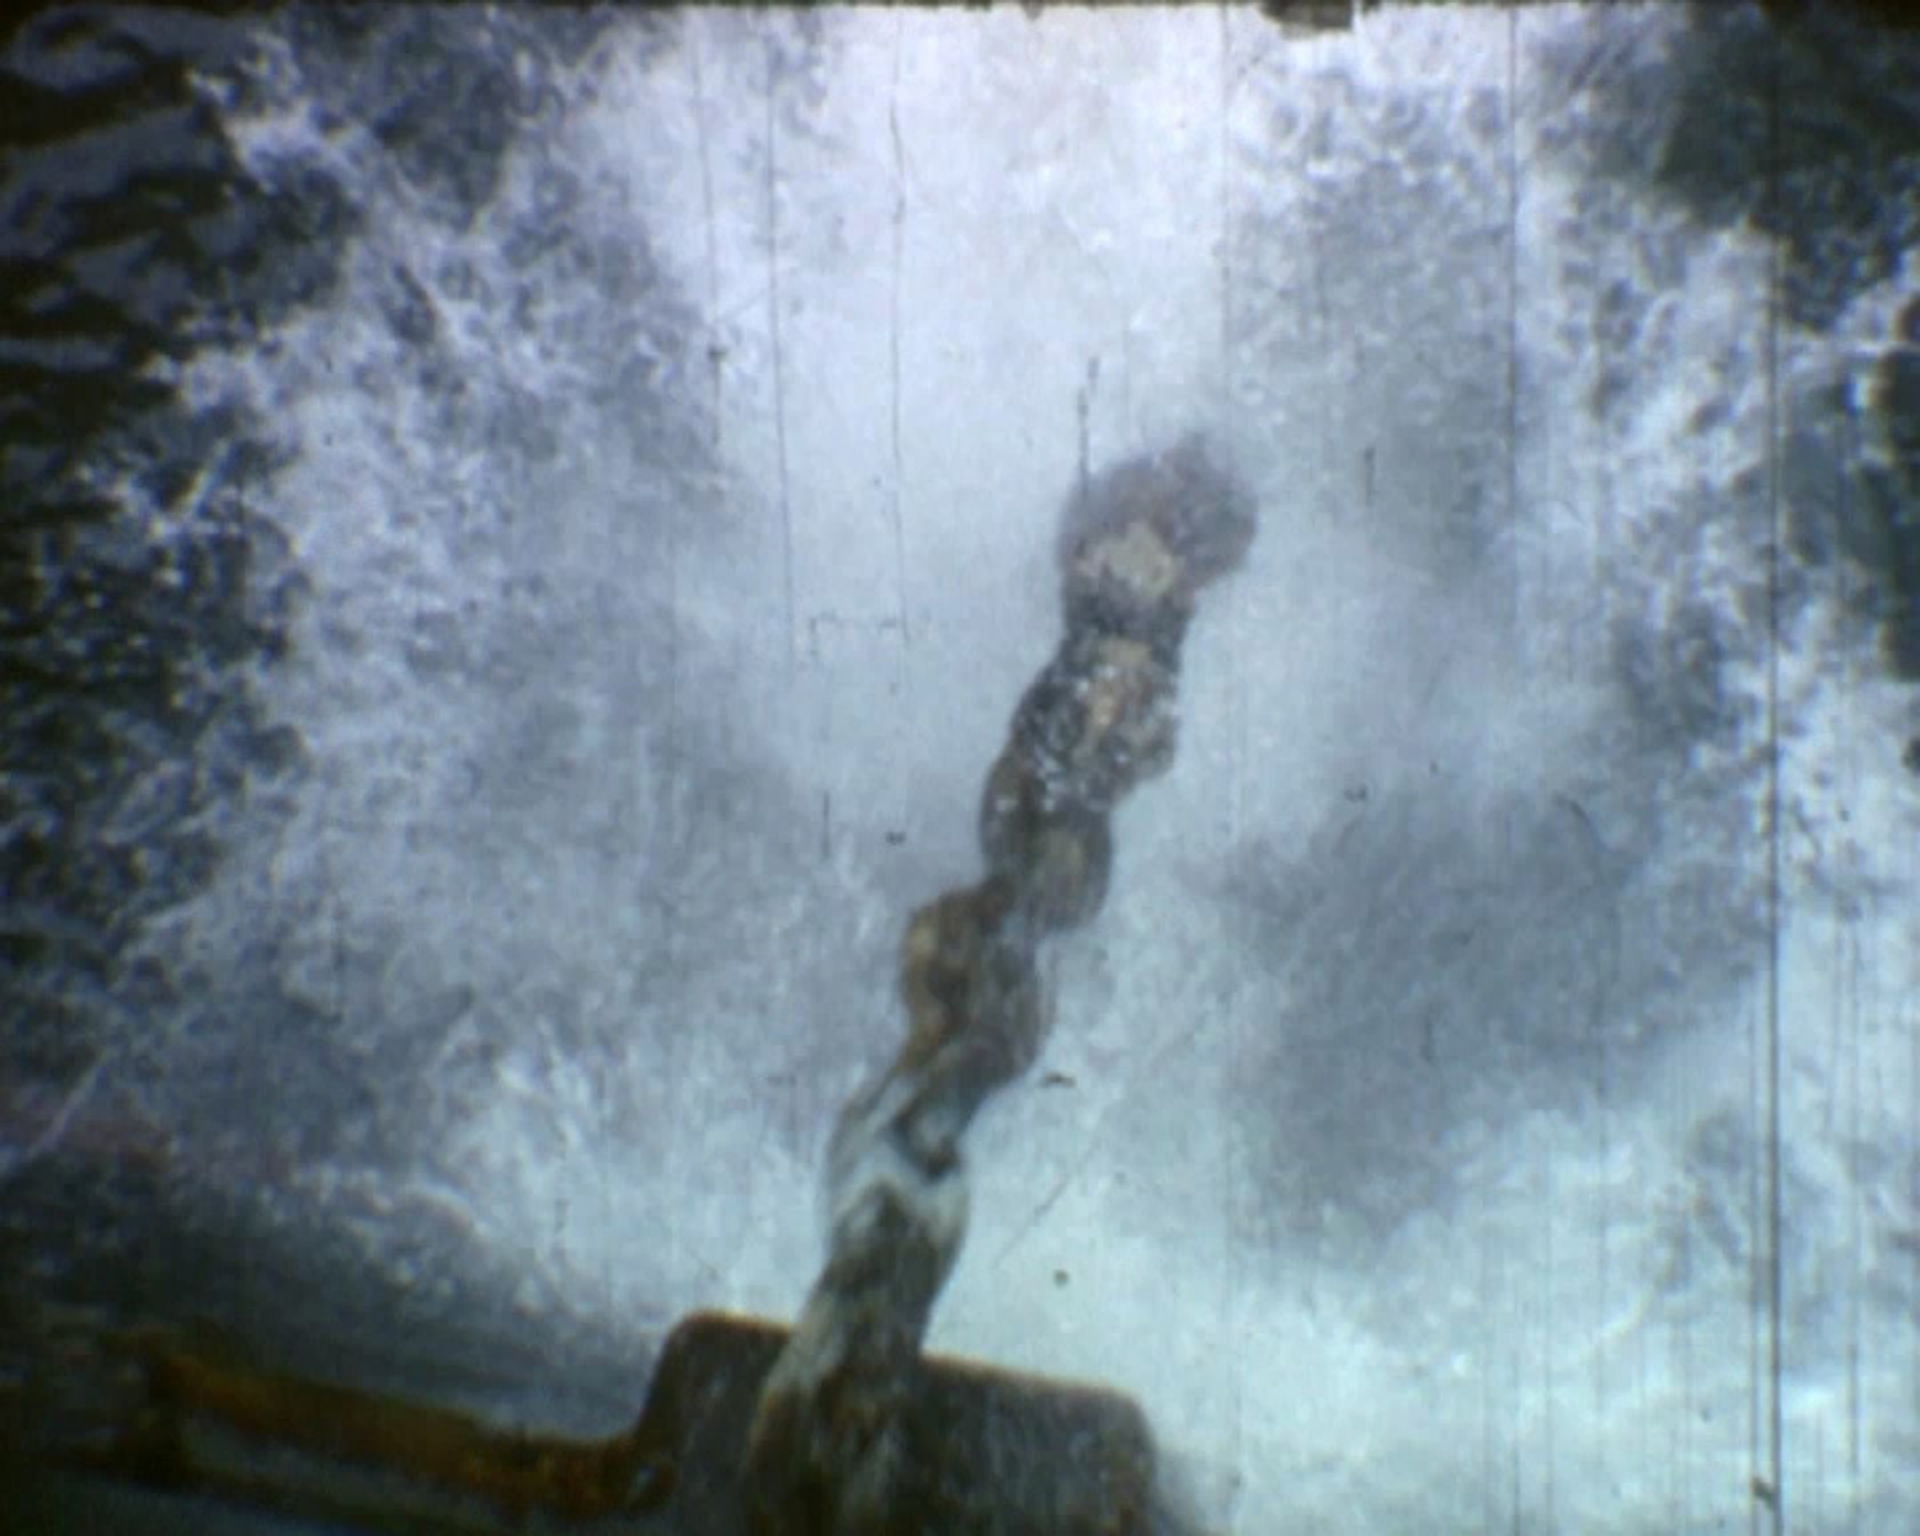

CETRA LYRA 1967

CETRA LYRA

CHANDRE DE P...

CETRA LYRA

CETRA LYRA
DUNKERQUE

CETRA LYRA
DUNKERQUE

PASSAGE DE LA LIGNE

22 MAI 1967

Route sur TUBARAO
(BRÉSIL)

CETRA LYRA
DUNKERQUE

A photograph of a dark blue cargo ship, the CETRA LYRA, viewed through a window. The ship is positioned in a harbor or port area, with other vessels and buildings visible in the background. The ship's name and home port are clearly visible on its side. The image has a slightly grainy, vintage quality.

CETRA LYRA
DUNKERQUE

photogrammes extraits
du film Cetra Lyra 1967
26 min 02 s

fonds François Renault

*LE TRAIT
SOUS LA VAGUE*

Pierre-Yves Racine
Florian Stéphant

letraitsouslavague.fr

version 01 du 15-12-2020