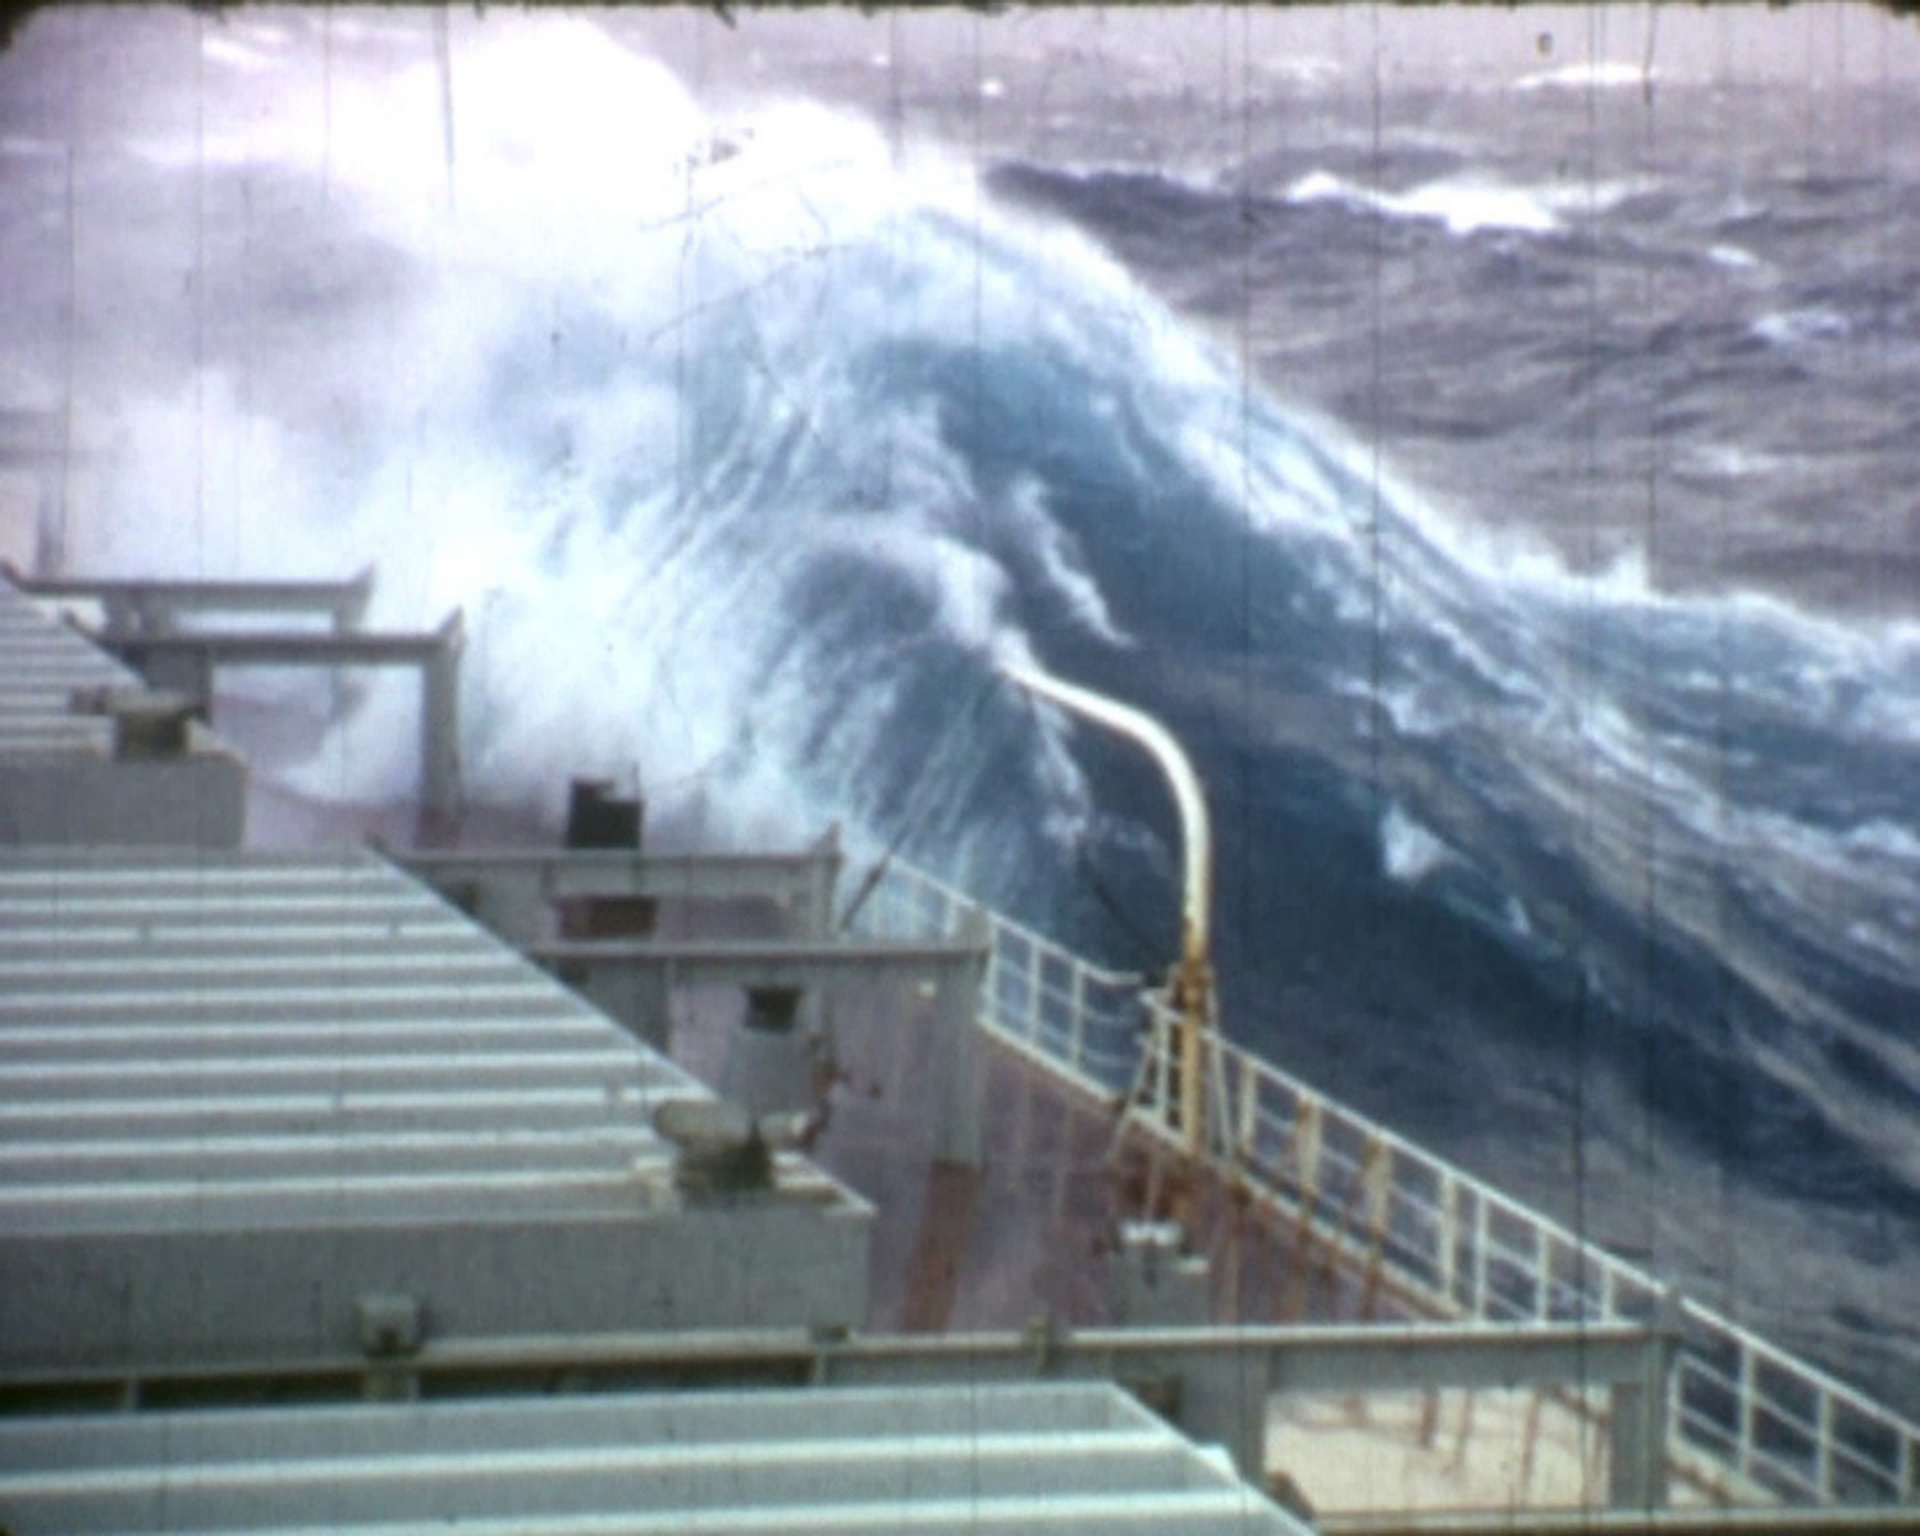

CETRA LYRA 1967

CETRA LYRA

CHANDRE DE P...

CETRA LYRA

CETRA LYRA
DUNKERQUE

CETRA LYRA
DUNKERQUE

PASSAGE DE LA LIGNE

22 MAI 1967

Route sur TUBARAO
(BRÉSIL)

CETRA LYRA
DUNKERQUE

A photograph of a dark blue cargo ship, the CETRA LYRA, viewed through a window. The ship is positioned in a harbor or port area, with other vessels and buildings visible in the background. The ship's name and home port are clearly visible on its side. The image has a slightly grainy, vintage quality.

CETRA LYRA
DUNKERQUE

photogrammes extraits
du film Cetra Lyra 1967
26 min 02 s

fonds François Renault

*LE TRAIT
SOUS LA VAGUE*

Pierre-Yves Racine
Florian Stéphant

letraitsouslavague.fr

version 01 du 15-12-2020