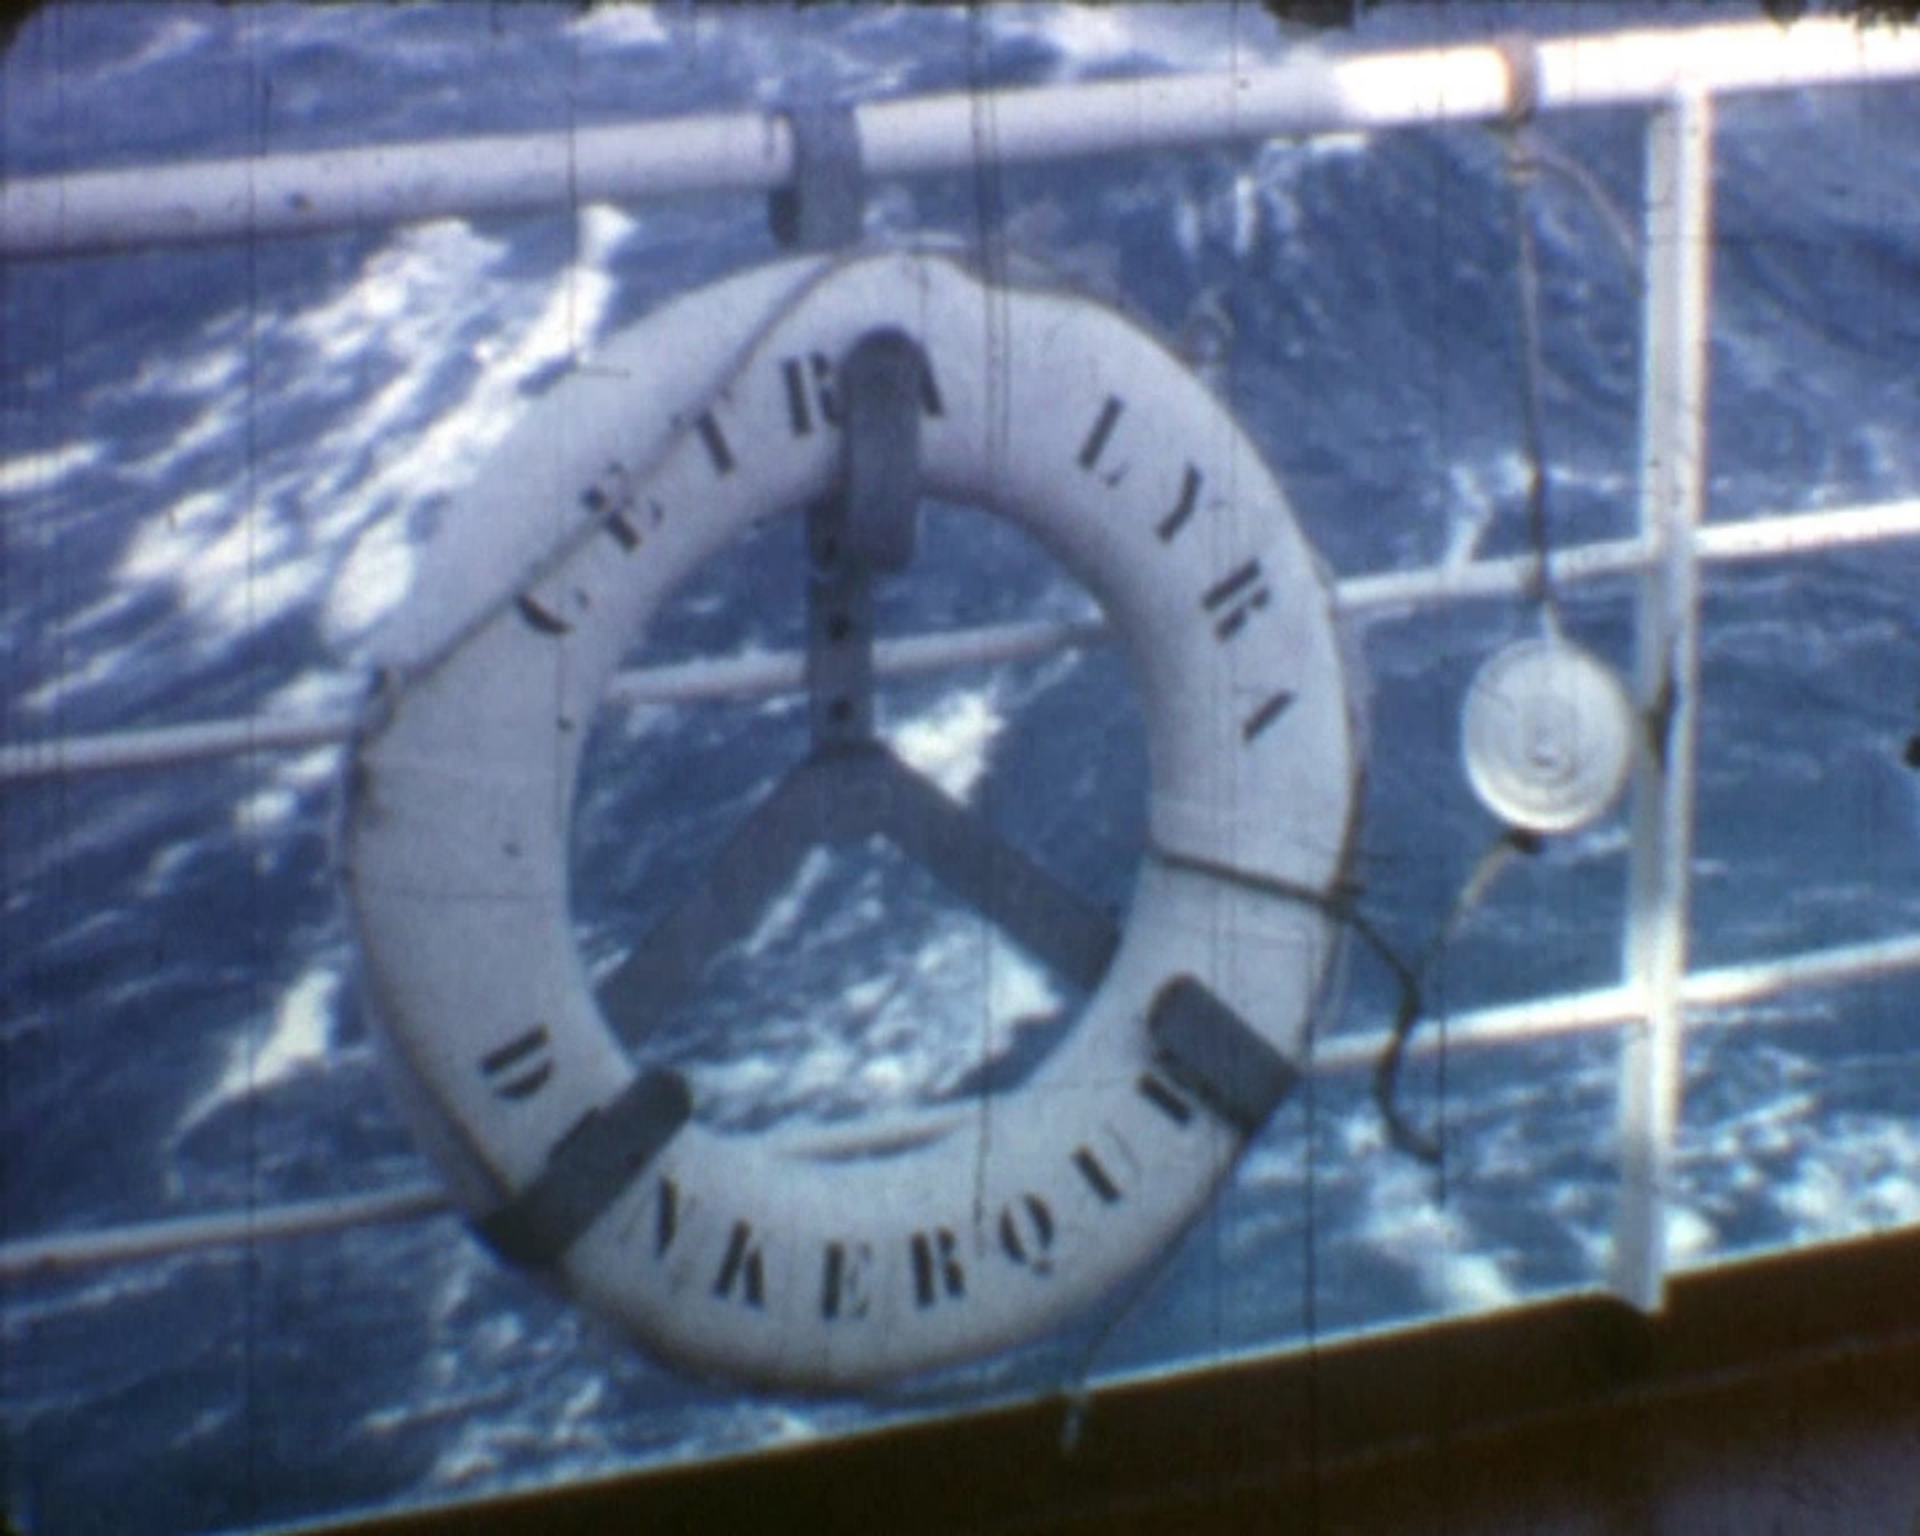

CETRA LYRA 1967

CETRA LYRA

CHANDRE DE P...

CETRA LYRA

CETRA LYRA
DUNKERQUE

CETRA LYRA
DUNKERQUE

PASSAGE DE LA LIGNE

22 MAI 1967

Route sur TUBARAO
(BRÉSIL)

CETRA LYRA
DUNKERQUE

A photograph of a dark blue cargo ship, the CETRA LYRA, viewed through a window. The ship is positioned in a harbor or port area, with other vessels and buildings visible in the background. The ship's name and home port are clearly visible on its side. The image has a slightly grainy, vintage quality.

CETRA LYRA
DUNKERQUE

photogrammes extraits
du film Cetra Lyra 1967
26 min 02 s

fonds François Renault

*LE TRAIT
SOUS LA VAGUE*

Pierre-Yves Racine
Florian Stéphant

letraitsouslavague.fr

version 01 du 15-12-2020