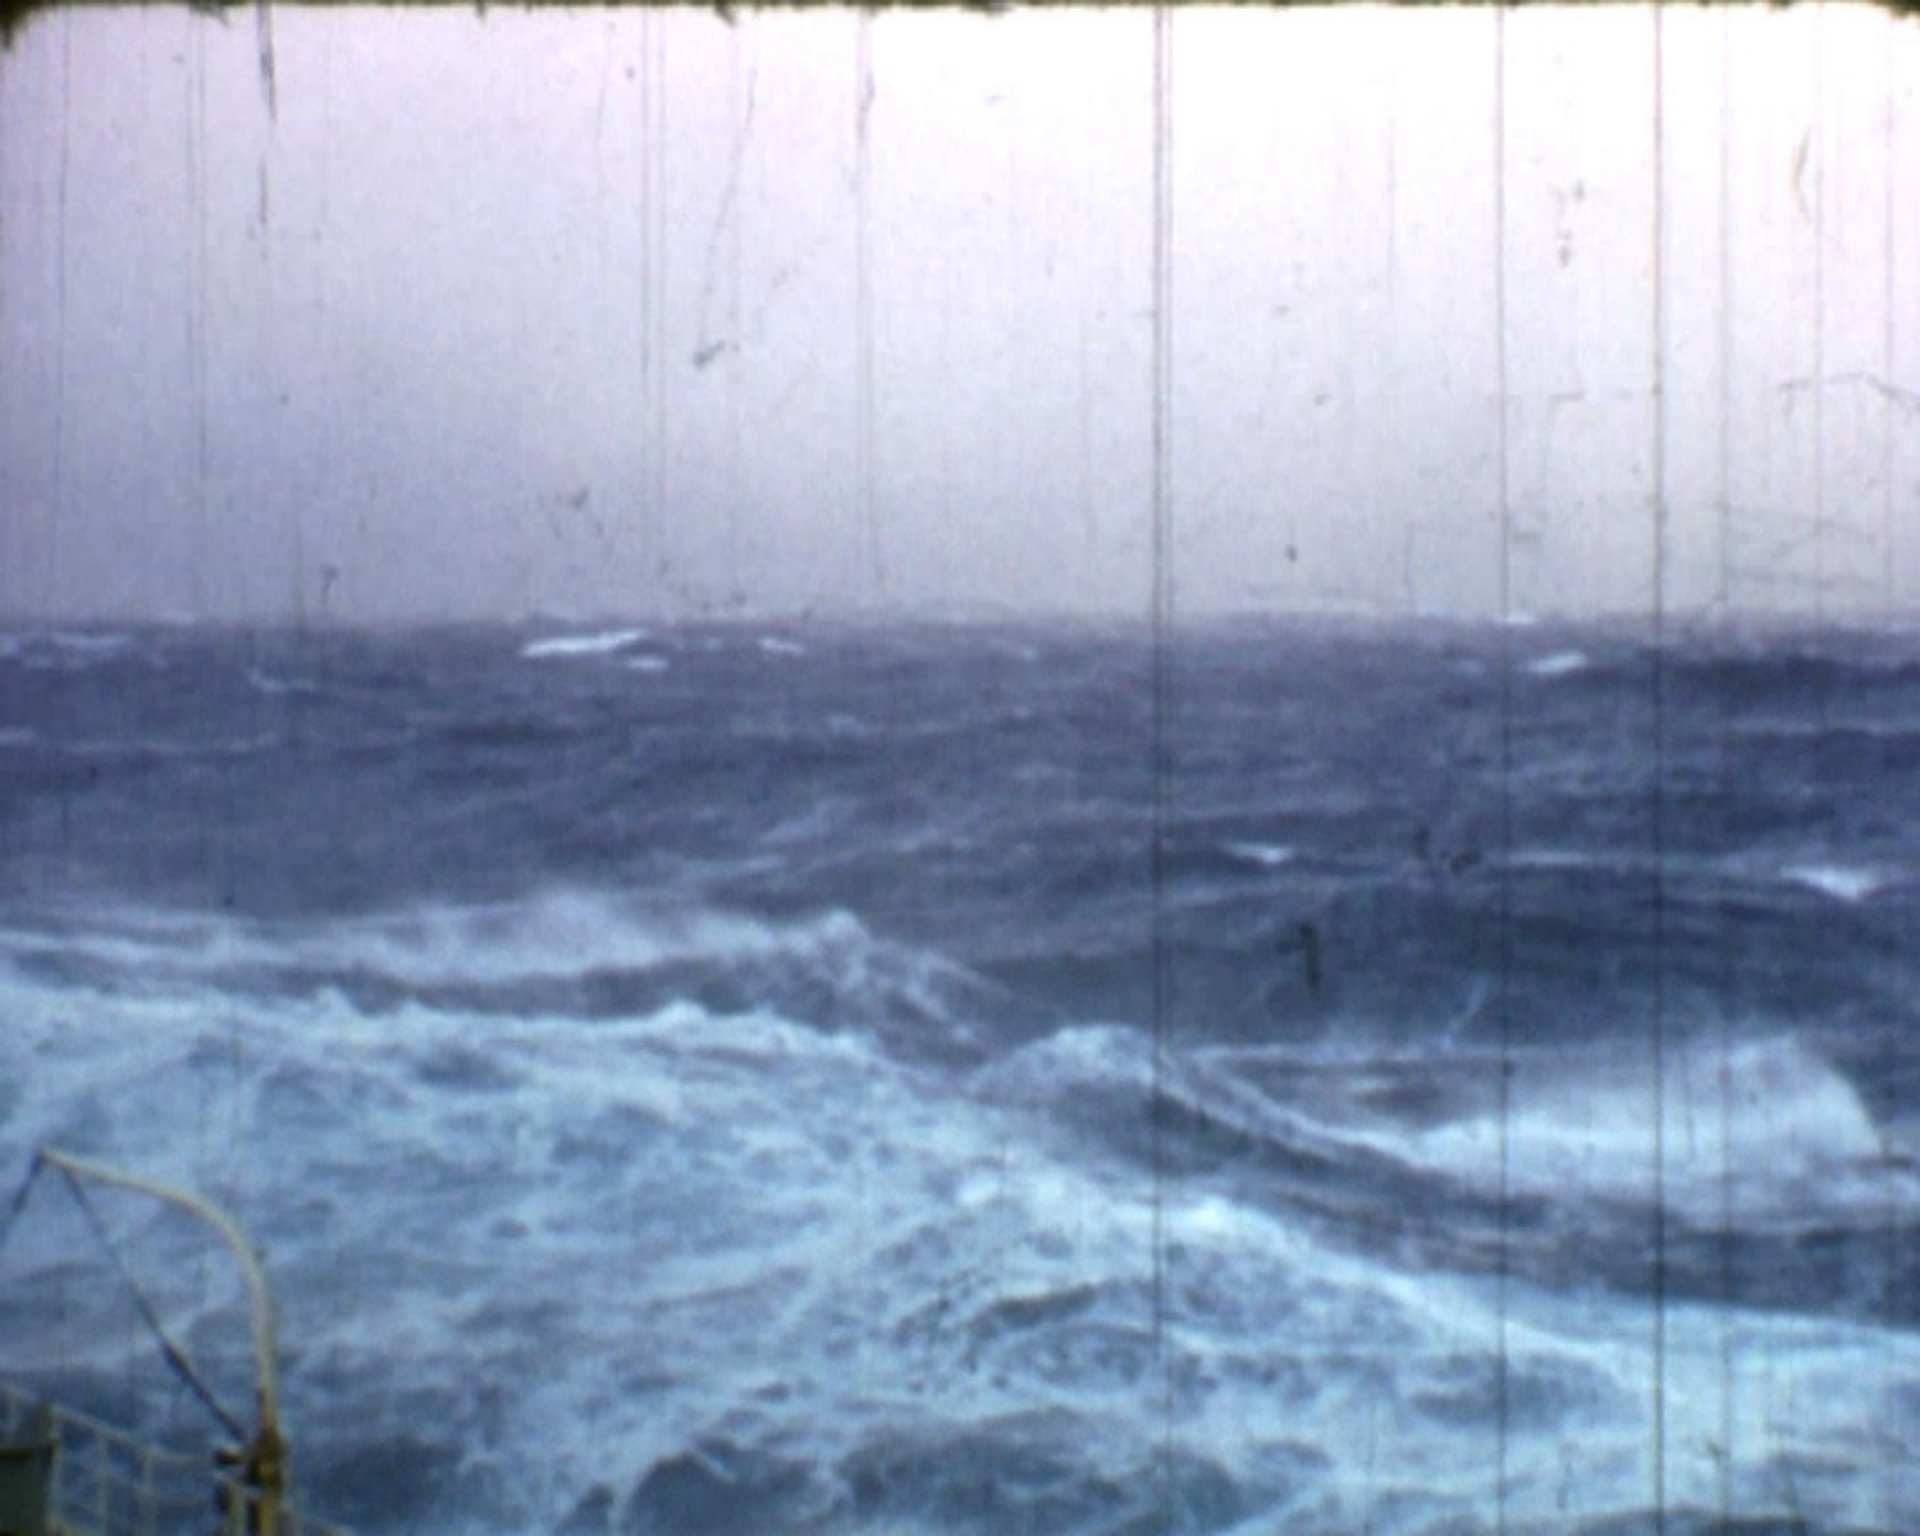

CETRA LYRA 1967

CETRA LYRA

CHANDRE DE P...

CETRA LYRA

CETRA LYRA
DUNKERQUE

CETRA LYRA
DUNKERQUE

PASSAGE DE LA LIGNE

22 MAI 1967

Route sur TUBARAO
(BRÉSIL)

CETRA LYRA
DUNKERQUE

A photograph of a dark blue cargo ship, the CETRA LYRA, viewed through a window. The ship is positioned in a harbor or port area, with other vessels and buildings visible in the background. The ship's name and home port are clearly visible on its side. The image has a slightly grainy, vintage quality.

CETRA LYRA
DUNKERQUE

photogrammes extraits
du film Cetra Lyra 1967
26 min 02 s

fonds François Renault

*LE TRAIT
SOUS LA VAGUE*

Pierre-Yves Racine
Florian Stéphant

letraitsouslavague.fr

version 01 du 15-12-2020