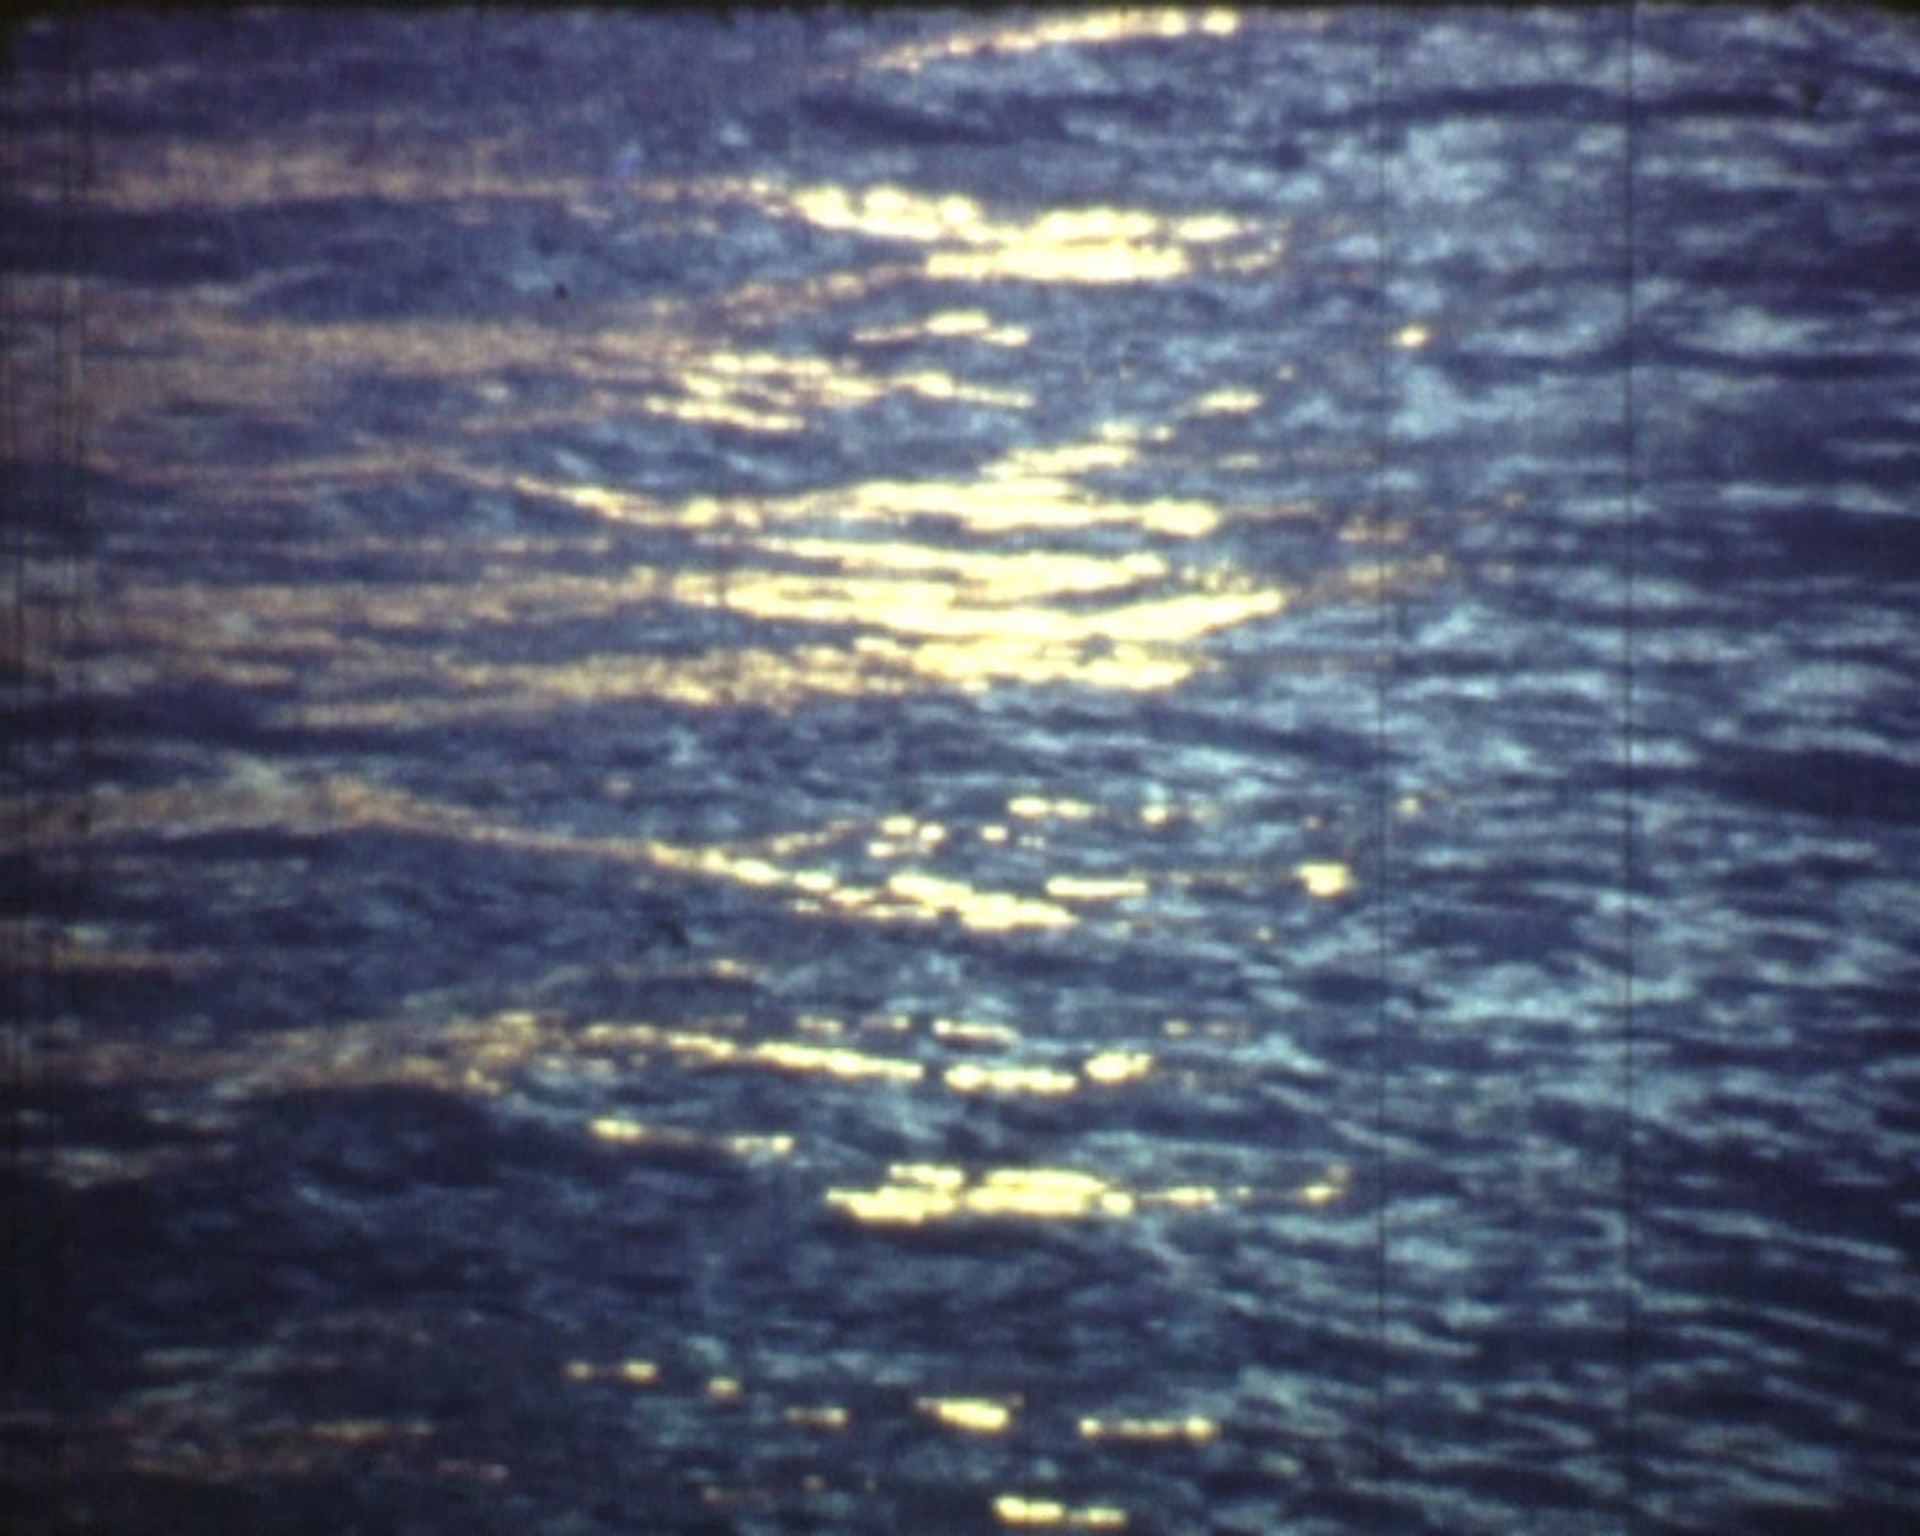

Route sur TUBARAO
(BRÉSIL)

CETRA LYRA
DUNKERQUE

A photograph of a dark blue cargo ship, the CETRA LYRA, viewed through a window. The ship is positioned in a harbor or port area, with other vessels and buildings visible in the background. The ship's name and home port are clearly visible on its side. The image has a slightly grainy, vintage quality.

CETRA LYRA
DUNKERQUE

photogrammes extraits
du film Cetra Lyra 1967
26 min 02 s

fonds François Renault

*LE TRAIT
SOUS LA VAGUE*

Pierre-Yves Racine
Florian Stéphant

letraitsouslavague.fr

version 01 du 15-12-2020